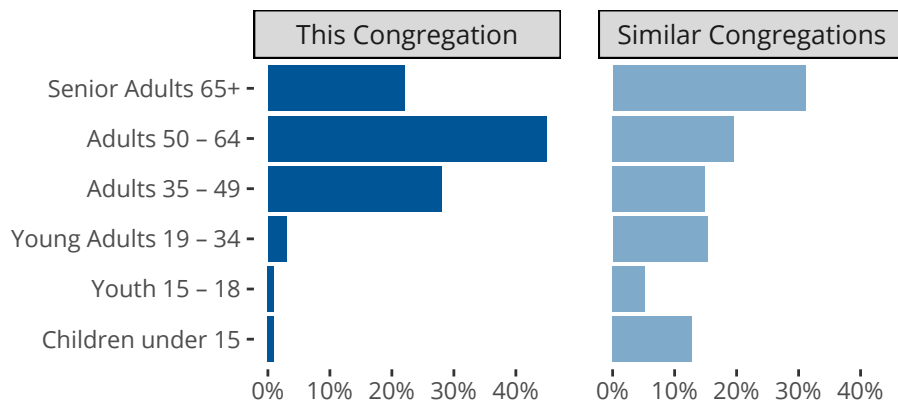

The dotted lines represent the average statistics of congregations with similar Confirmed Membership today.

Comparing Age Demographics of Members

Attendance and Annual Gains

	Congregation	Similar
<b>Attendance</b>		
Weekly Average -	138	115
Weekly Visitors -	35	8
Percent Visitors -	25.4%	7.4%
<b>Gains</b>		
Child Baptisms -	8	4
Junior Confirmations -	4	3
Adult Confirmations -	1	2