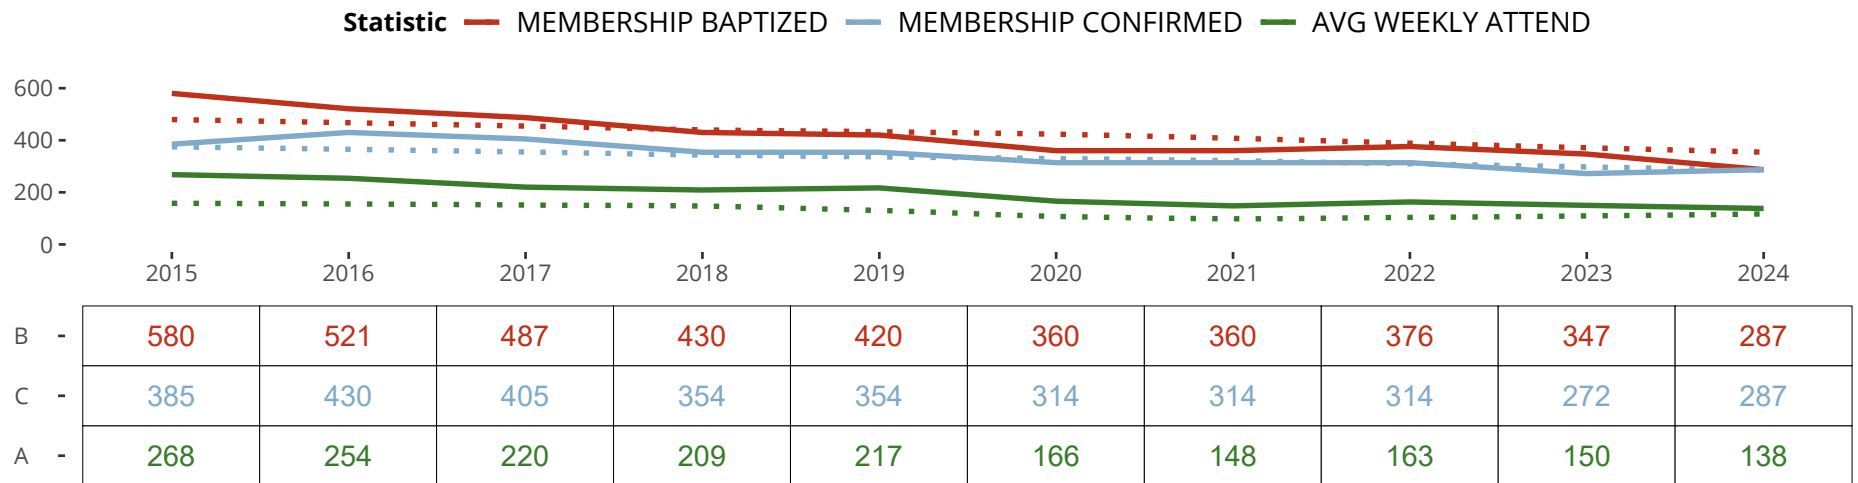

**Statistical Profile for: Our Savior Lutheran Church**

*\*Based on annual statistics reported by the congregation.*

Plantation, FL | Florida-Georgia District | Last Reporting Year: 2024

Ten Year Trends for the Congregation in Membership and Attendance

The dotted lines represent the average statistics of congregations with similar Confirmed Membership today.

Comparing Age Demographics of Members

Attendance and Annual Gains

	Congregation	Similar
<b>Attendance</b>		
Weekly Average -	138	115
Weekly Visitors -	35	8
Percent Visitors -	25.4%	7.4%
<b>Gains</b>		
Child Baptisms -	8	4
Junior Confirmations -	4	3
Adult Confirmations -	1	2