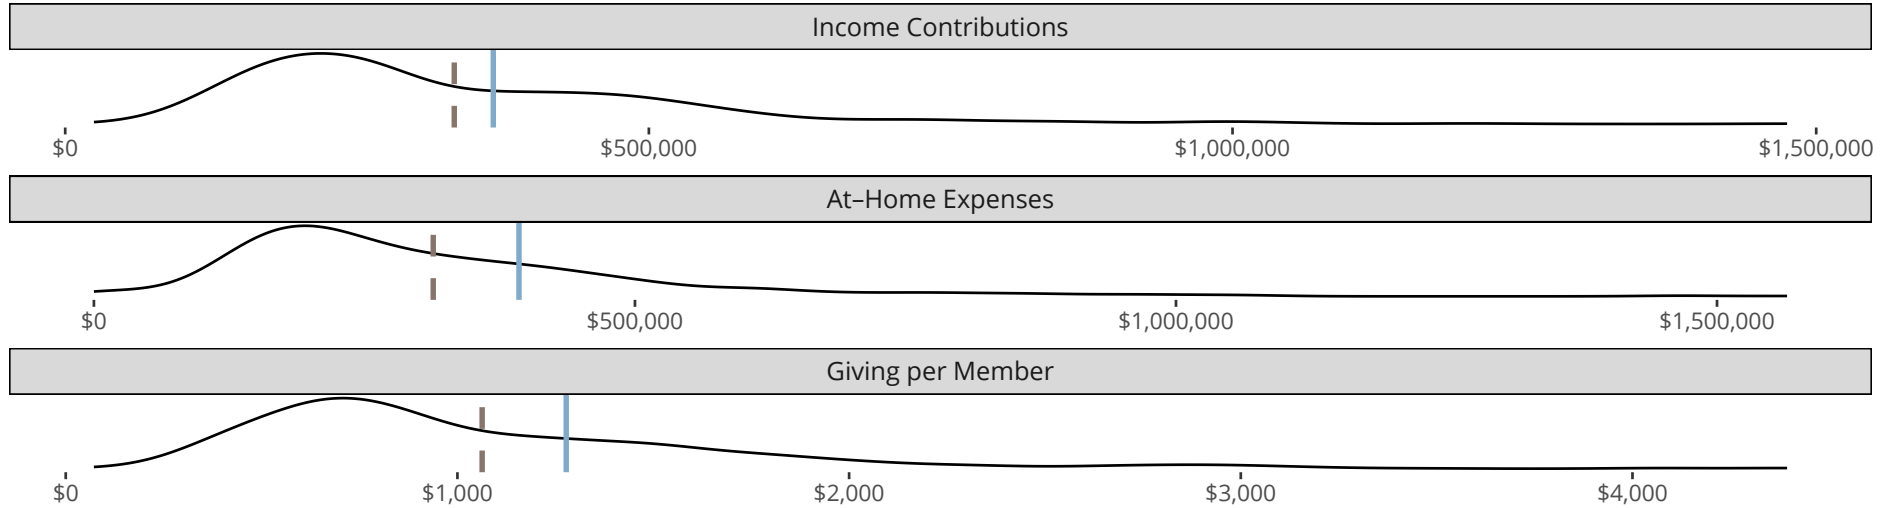

Statistical Profile for: Our Savior Lutheran Church

*Based on annual statistics reported by the congregation.

Plantation, FL | Florida-Georgia District | Last Reporting Year: 2024

Financial Comparison with Similar Size Congregations

*The curve represents the distribution of congregations with similar Confirmed Membership.
The solid blue line represents the value of this congregation's current statistic.
The dashed gray line represents the average value among similar congregations.*

Statistical Comparison With District and Synod

	Value	Percentile District	Percentile Synod		Value	Percentile District	Percentile Synod
People				Financials			
Baptized Membership -	287	78%	71%	Contributions -	$366,729	68%	75%
Confirmed Membership -	287	85%	78%	Contribs per Cnf. Member -	$1,278	25%	49%
Worship Attendance -	138	75%	82%	At-Home Expenses -	$392,842	66%	74%
Attendance : Baptized Ratio -	48%	34%	65%	Expenses per Bpt. Member -	$1,369	39%	60%

Percentile is the congregation's rank as a percentage of the whole (e.g. 50% would be the middle ranking and 99% would be the highest).

If any data on this report is missing, it most likely means the data was not reported for the given year.