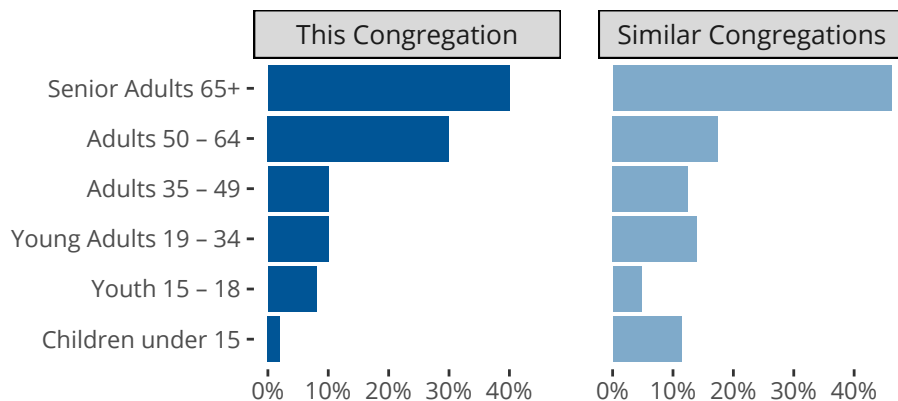

**Statistical Profile for: Christ The King Lutheran Church**

*\*Based on annual statistics reported by the congregation.*

Riverview, FL | Florida-Georgia District | Last Reporting Year: 2024

Ten Year Trends for the Congregation in Membership and Attendance

The dotted lines represent the average statistics of congregations with similar Confirmed Membership today.

Comparing Age Demographics of Members

Attendance and Annual Gains

	Congregation	Similar
<b>Attendance</b>		
Weekly Average -	83	29
Weekly Visitors -	12	3
Percent Visitors -	14.5%	10.3%
<b>Gains</b>		
Child Baptisms -	1	1
Junior Confirmations -	0	1
Adult Confirmations -	0	3