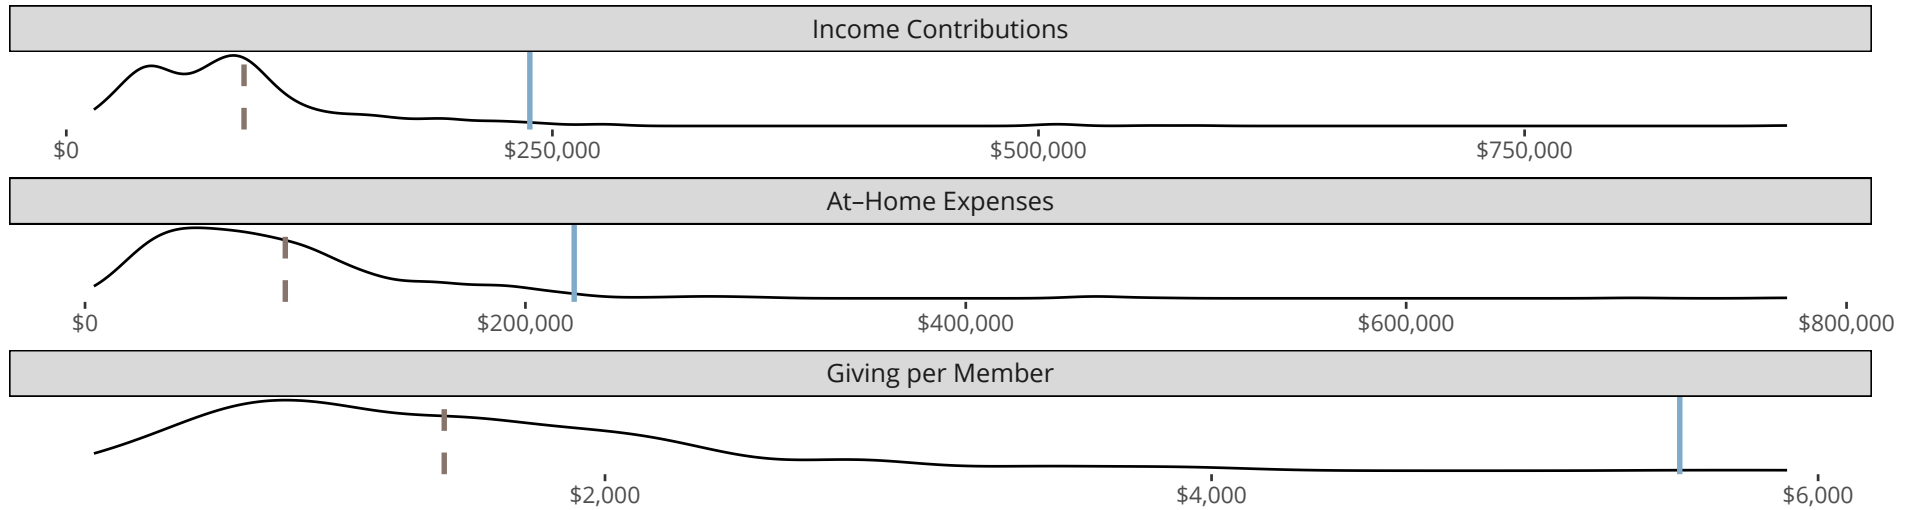

Statistical Profile for: Christ The King Lutheran Church

*Based on annual statistics reported by the congregation.

Riverview, FL | Florida-Georgia District | Last Reporting Year: 2024

Financial Comparison with Similar Size Congregations

*The curve represents the distribution of congregations with similar Confirmed Membership.
The solid blue line represents the value of this congregation's current statistic.
The dashed gray line represents the average value among similar congregations.*

Statistical Comparison With District and Synod

	Value	Percentile District	Percentile Synod		Value	Percentile District	Percentile Synod
People				Financials			
Baptized Membership -	124	44%	42%	Contributions -	$238,386	50%	60%
Confirmed Membership -	43	21%	17%	Contribs per Cnf. Member -	$5,544	98%	99%
Worship Attendance -	83	54%	65%	At-Home Expenses -	$222,151	48%	57%
Attendance : Baptized Ratio -	67%	66%	87%	Expenses per Bpt. Member -	$1,792	56%	73%

Percentile is the congregation's rank as a percentage of the whole (e.g. 50% would be the middle ranking and 99% would be the highest).

If any data on this report is missing, it most likely means the data was not reported for the given year.