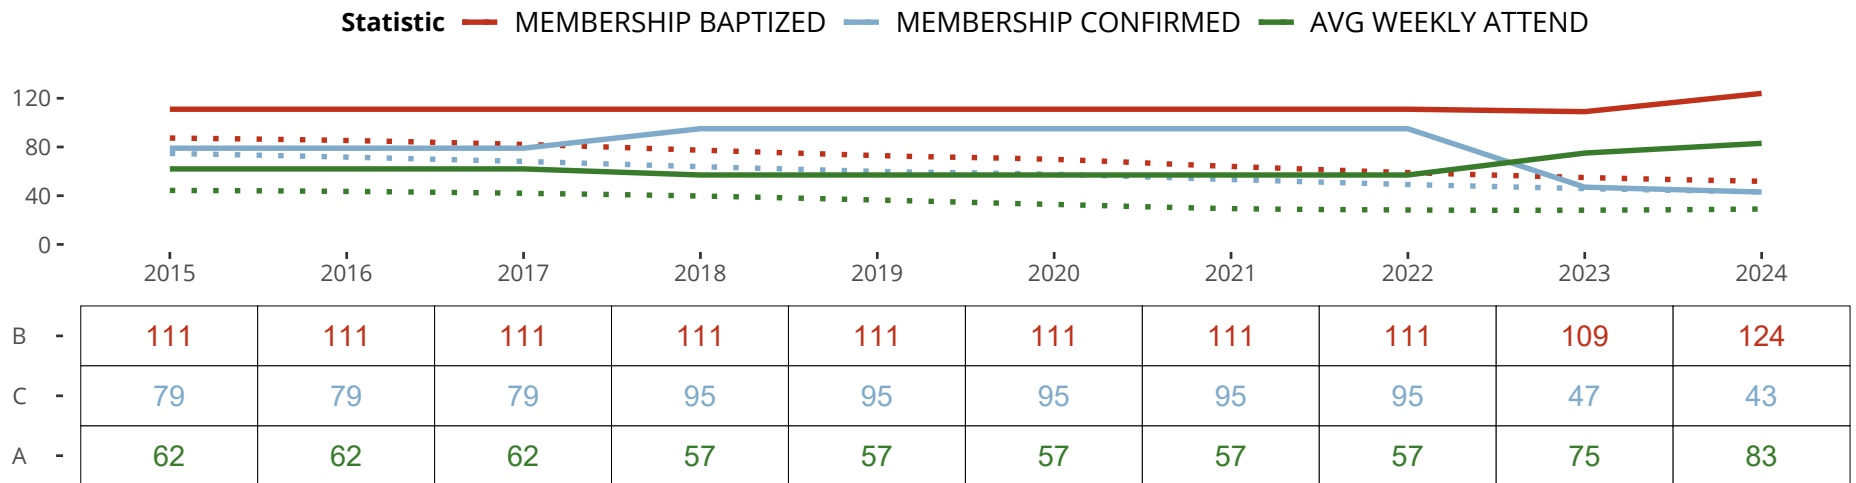

**Statistical Profile for: Christ The King Lutheran Church**

*\*Based on annual statistics reported by the congregation.*

Riverview, FL | Florida-Georgia District | Last Reporting Year: 2024

Ten Year Trends for the Congregation in Membership and Attendance

The dotted lines represent the average statistics of congregations with similar Confirmed Membership today.

Comparing Age Demographics of Members

Attendance and Annual Gains

	Congregation	Similar
<b>Attendance</b>		
Weekly Average -	83	29
Weekly Visitors -	12	3
Percent Visitors -	14.5%	10.3%
<b>Gains</b>		
Child Baptisms -	1	1
Junior Confirmations -	0	1
Adult Confirmations -	0	3