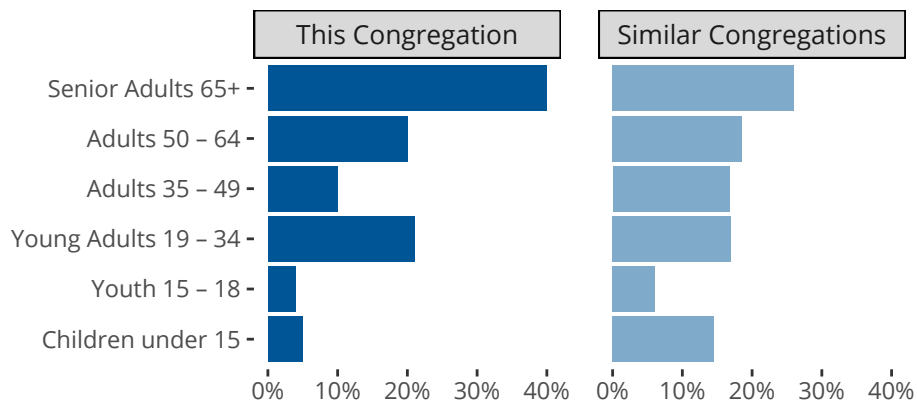

**Statistical Profile for: Messiah Lutheran Church**

*\*Based on annual statistics reported by the congregation.*

Carrollwood, FL | Florida-Georgia District | Last Reporting Year: 2024

Ten Year Trends for the Congregation in Membership and Attendance

The dotted lines represent the average statistics of congregations with similar Confirmed Membership today.

Comparing Age Demographics of Members

Attendance and Annual Gains

	Congregation	Similar
<b>Attendance</b>		
Weekly Average -	214	260
Weekly Visitors -	20	22
Percent Visitors -	9.3%	7.7%
<b>Gains</b>		
Child Baptisms -	10	10
Junior Confirmations -	4	7
Adult Confirmations -	3	6