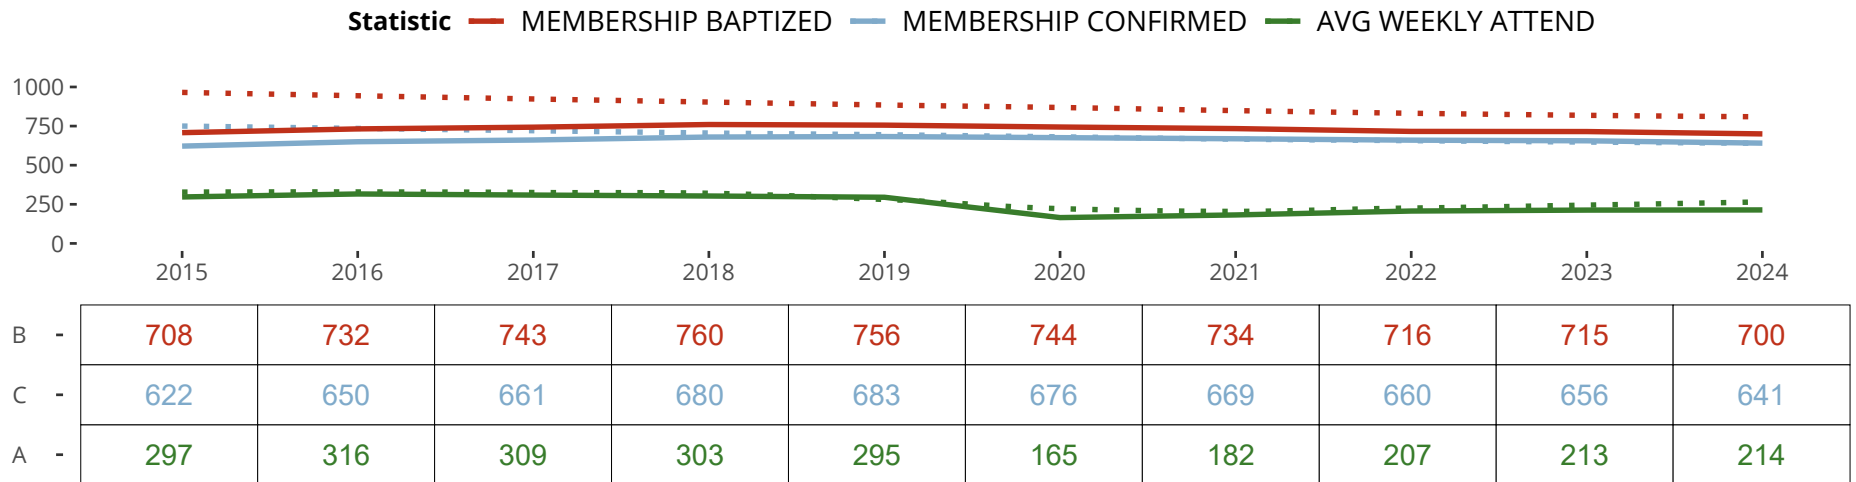

**Statistical Profile for: Messiah Lutheran Church**

*\*Based on annual statistics reported by the congregation.*

Carrollwood, FL | Florida-Georgia District | Last Reporting Year: 2024

Ten Year Trends for the Congregation in Membership and Attendance

The dotted lines represent the average statistics of congregations with similar Confirmed Membership today.

Comparing Age Demographics of Members

Attendance and Annual Gains

	Congregation	Similar
<b>Attendance</b>		
Weekly Average -	214	260
Weekly Visitors -	20	22
Percent Visitors -	9.3%	7.7%
<b>Gains</b>		
Child Baptisms -	10	10
Junior Confirmations -	4	7
Adult Confirmations -	3	6