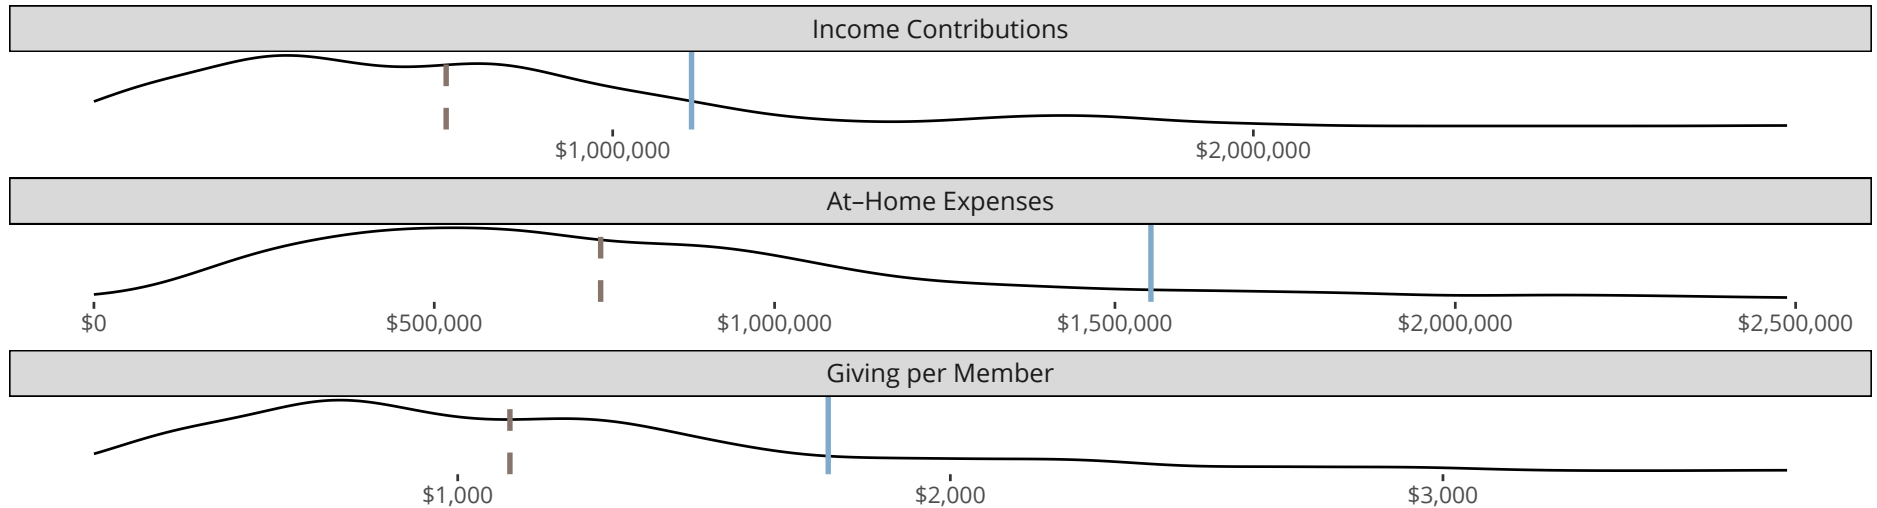

Statistical Profile for: Messiah Lutheran Church

*Based on annual statistics reported by the congregation.

Carrollwood, FL | Florida-Georgia District | Last Reporting Year: 2024

Financial Comparison with Similar Size Congregations

*The curve represents the distribution of congregations with similar Confirmed Membership.
The solid blue line represents the value of this congregation's current statistic.
The dashed gray line represents the average value among similar congregations.*

Statistical Comparison With District and Synod

	Value	Percentile District	Percentile Synod		Value	Percentile District	Percentile Synod
People				Financials			
Baptized Membership -	700	96%	92%	Contributions -	$1,123,081	97%	95%
Confirmed Membership -	641	97%	93%	Contribs per Cnf. Member -	$1,752	49%	70%
Worship Attendance -	214	89%	90%	At-Home Expenses -	$1,552,851	92%	93%
Attendance : Baptized Ratio -	31%	7%	31%	Expenses per Bpt. Member -	$2,218	71%	81%

Percentile is the congregation's rank as a percentage of the whole (e.g. 50% would be the middle ranking and 99% would be the highest).

If any data on this report is missing, it most likely means the data was not reported for the given year.