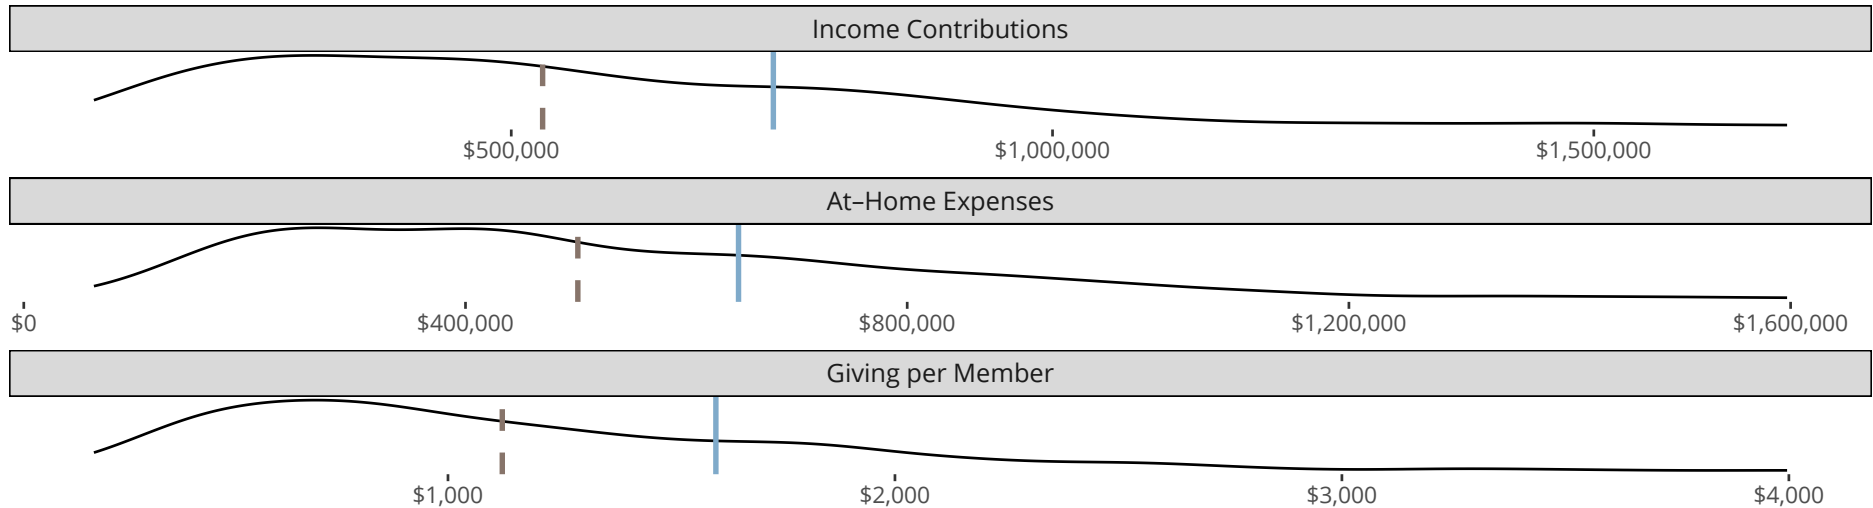

Statistical Profile for: Redeemer Evangelical Lutheran Church

*Based on annual statistics reported by the congregation.

Bronx, NY | Atlantic District | Last Reporting Year: 2024

Financial Comparison with Similar Size Congregations

*The curve represents the distribution of congregations with similar Confirmed Membership.
The solid blue line represents the value of this congregation's current statistic.
The dashed gray line represents the average value among similar congregations.*

Statistical Comparison With District and Synod

	Value	Percentile District	Percentile Synod		Value	Percentile District	Percentile Synod
People				Financials			
Baptized Membership -	672	92%	91%	Contributions -	$742,106	95%	90%
Confirmed Membership -	464	89%	89%	Contribs per Cnf. Member -	$1,599	71%	64%
Worship Attendance -	194	96%	89%	At-Home Expenses -	$647,255	88%	83%
Attendance : Baptized Ratio -	29%	29%	27%	Expenses per Bpt. Member -	$963	39%	40%

Percentile is the congregation's rank as a percentage of the whole (e.g. 50% would be the middle ranking and 99% would be the highest).

If any data on this report is missing, it most likely means the data was not reported for the given year.