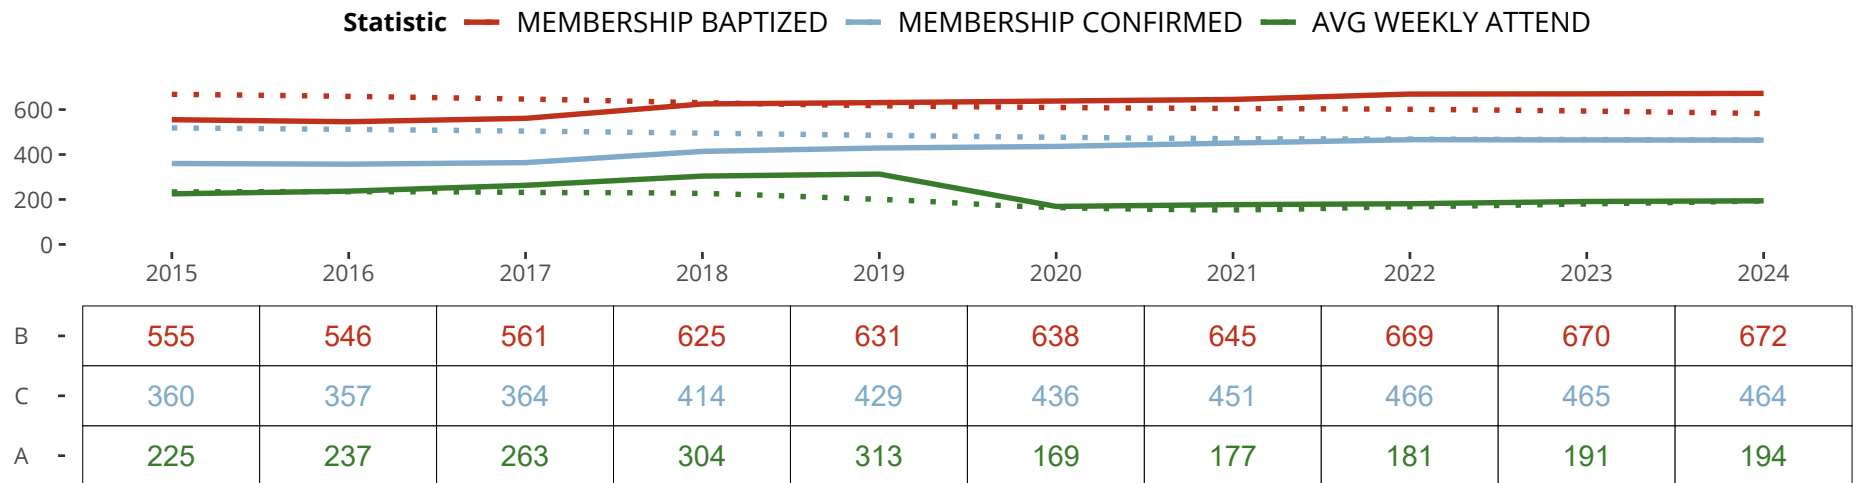

**Statistical Profile for: Redeemer Evangelical Lutheran Church**

Bronx, NY | Atlantic District | Last Reporting Year: 2024

*\*Based on annual statistics reported by the congregation.*

Ten Year Trends for the Congregation in Membership and Attendance

*The dotted lines represent the average statistics of congregations with similar Confirmed Membership today.*

Comparing Age Demographics of Members

Attendance and Annual Gains

	Congregation	Similar
<b>Attendance</b>		
Weekly Average -	194	190
Weekly Visitors -	22	15
Percent Visitors -	11.3%	7.5%
<b>Gains</b>		
Child Baptisms -	12	7
Junior Confirmations -	5	4
Adult Confirmations -	4	4