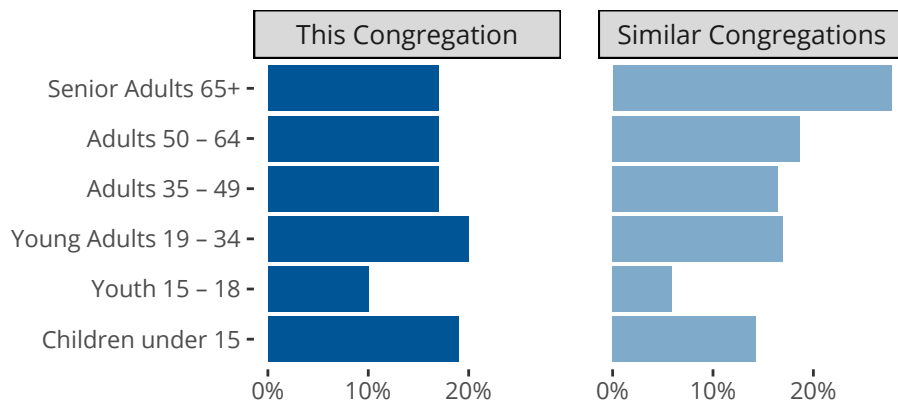

**Statistical Profile for: Redeemer Evangelical Lutheran Church**

Bronx, NY | Atlantic District | Last Reporting Year: 2024

*\*Based on annual statistics reported by the congregation.*

Ten Year Trends for the Congregation in Membership and Attendance

*The dotted lines represent the average statistics of congregations with similar Confirmed Membership today.*

Comparing Age Demographics of Members

Attendance and Annual Gains

	Congregation	Similar
<b>Attendance</b>		
Weekly Average -	194	190
Weekly Visitors -	22	15
Percent Visitors -	11.3%	7.5%
<b>Gains</b>		
Child Baptisms -	12	7
Junior Confirmations -	5	4
Adult Confirmations -	4	4