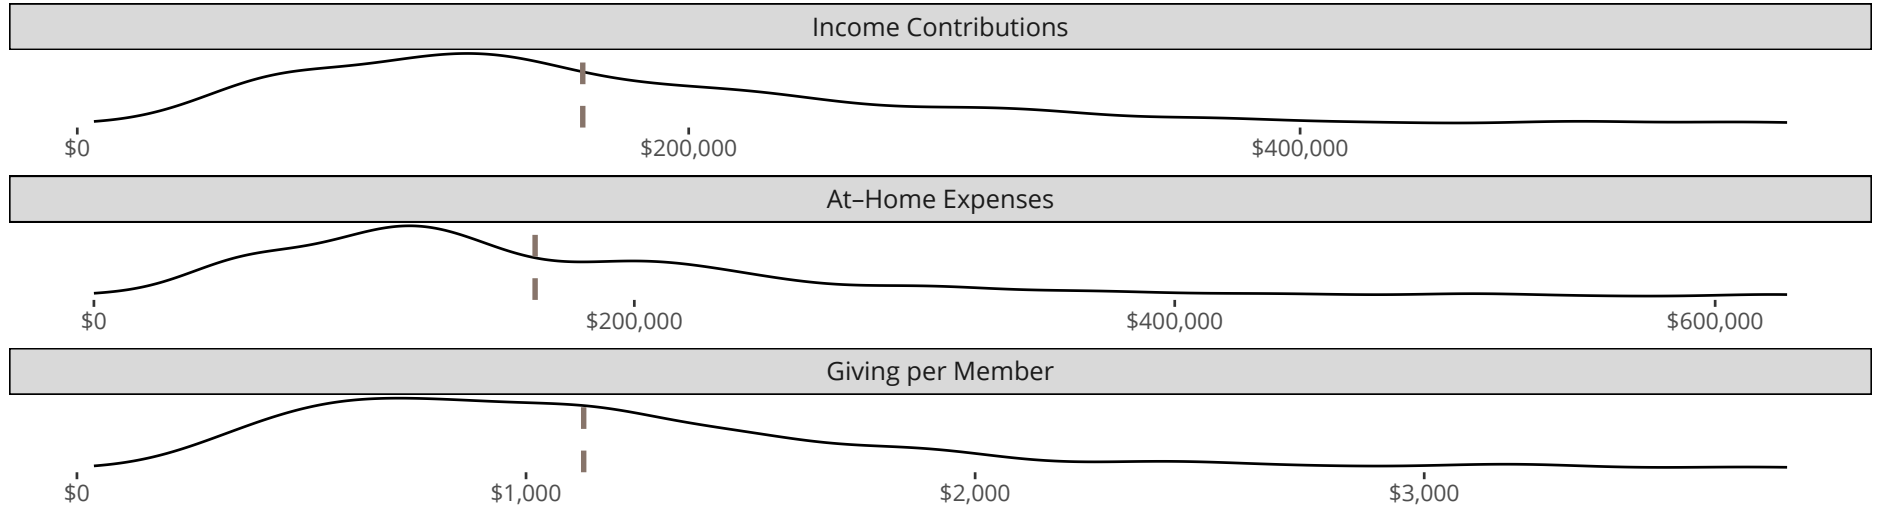

Statistical Profile for: First Lutheran Church

*Based on annual statistics reported by the congregation.

Missouri Valley, IA | Iowa West District | Last Reporting Year: 2024

Financial Comparison with Similar Size Congregations

*The curve represents the distribution of congregations with similar Confirmed Membership.
The solid blue line represents the value of this congregation's current statistic.
The dashed gray line represents the average value among similar congregations.*

Statistical Comparison With District and Synod

	Value	Percentile District	Percentile Synod		Value	Percentile District	Percentile Synod
People				Financials			
Baptized Membership -	170	47%	54%	Contributions -			
Confirmed Membership -	127	44%	51%	Contribs per Cnf. Member -			
Worship Attendance -	45	39%	39%	At-Home Expenses -			
Attendance : Baptized Ratio -	26%	39%	21%	Expenses per Bpt. Member -			

Percentile is the congregation's rank as a percentage of the whole (e.g. 50% would be the middle ranking and 99% would be the highest).

If any data on this report is missing, it most likely means the data was not reported for the given year.