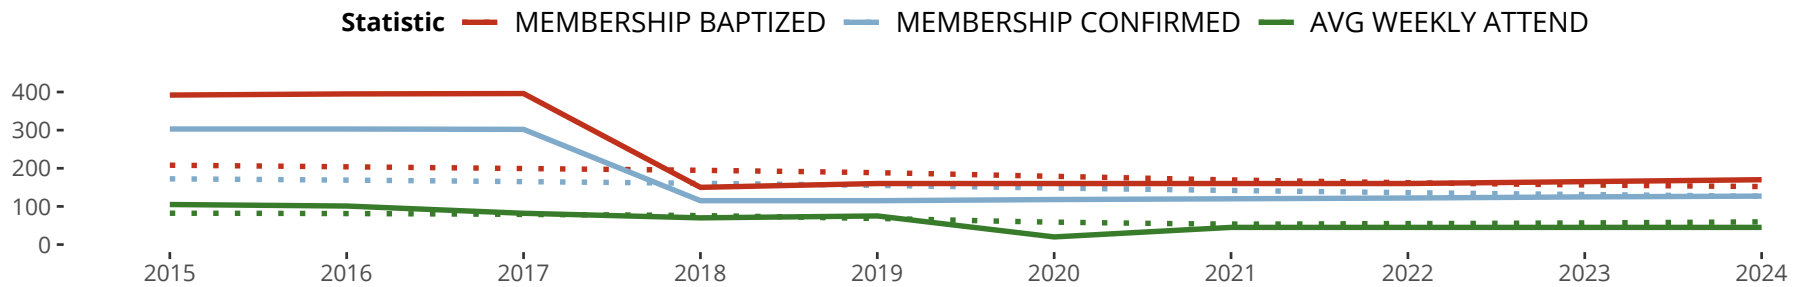

Statistical Profile for: First Lutheran Church

**Based on annual statistics reported by the congregation.*

Missouri Valley, IA | Iowa West District | Last Reporting Year: 2024

Ten Year Trends for the Congregation in Membership and Attendance

B -	392	395	396	150	160	160	160	160	165	170
C -	303	303	302	115	115	118	120	122	125	127
A -	105	101	82	70	75	20	45	45	45	45

The dotted lines represent the average statistics of congregations with similar Confirmed Membership today.

Comparing Age Demographics of Members

Attendance and Annual Gains

	Congregation	Similar
Attendance		
Weekly Average -	45	58
Weekly Visitors -	1	7
Percent Visitors -	2.2%	9.7%
Gains		
Child Baptisms -	3	2
Junior Confirmations -	2	1
Adult Confirmations -	0	1