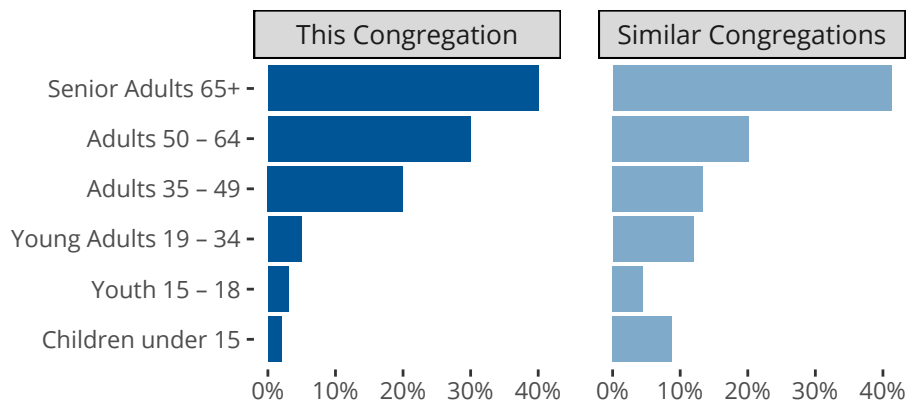

Statistical Profile for: First Lutheran Church

**Based on annual statistics reported by the congregation.*

Missouri Valley, IA | Iowa West District | Last Reporting Year: 2024

Ten Year Trends for the Congregation in Membership and Attendance

B -	392	395	396	150	160	160	160	160	165	170
C -	303	303	302	115	115	118	120	122	125	127
A -	105	101	82	70	75	20	45	45	45	45

The dotted lines represent the average statistics of congregations with similar Confirmed Membership today.

Comparing Age Demographics of Members

Attendance and Annual Gains

	Congregation	Similar
Attendance		
Weekly Average -	45	58
Weekly Visitors -	1	7
Percent Visitors -	2.2%	9.7%
Gains		
Child Baptisms -	3	2
Junior Confirmations -	2	1
Adult Confirmations -	0	1