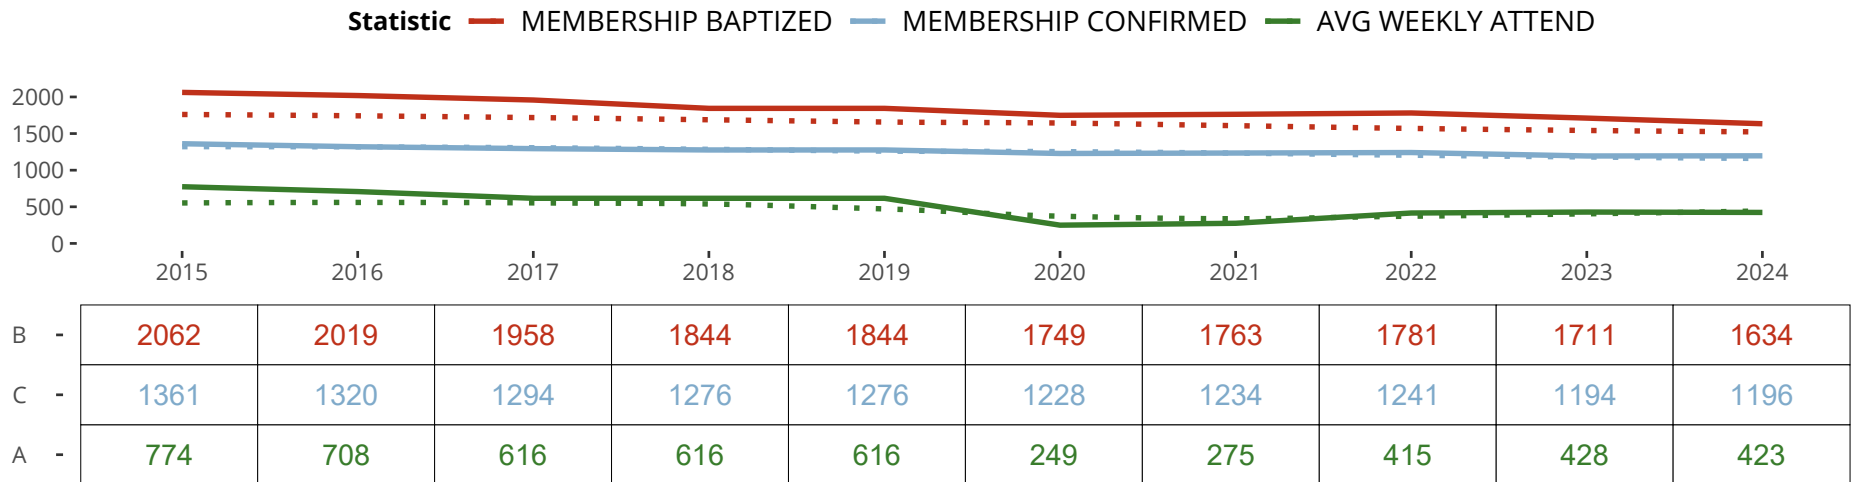

**Statistical Profile for: Saint Matthew Lutheran Church**

*\*Based on annual statistics reported by the congregation.*

Walled Lake, MI | Michigan District | Last Reporting Year: 2024

Ten Year Trends for the Congregation in Membership and Attendance

The dotted lines represent the average statistics of congregations with similar Confirmed Membership today.

Comparing Age Demographics of Members

Attendance and Annual Gains

	Congregation	Similar
<b>Attendance</b>		
Weekly Average -	423	431
Weekly Visitors -	10	38
Percent Visitors -	2.4%	7.9%
<b>Gains</b>		
Child Baptisms -	27	18
Junior Confirmations -	3	12
Adult Confirmations -	11	10