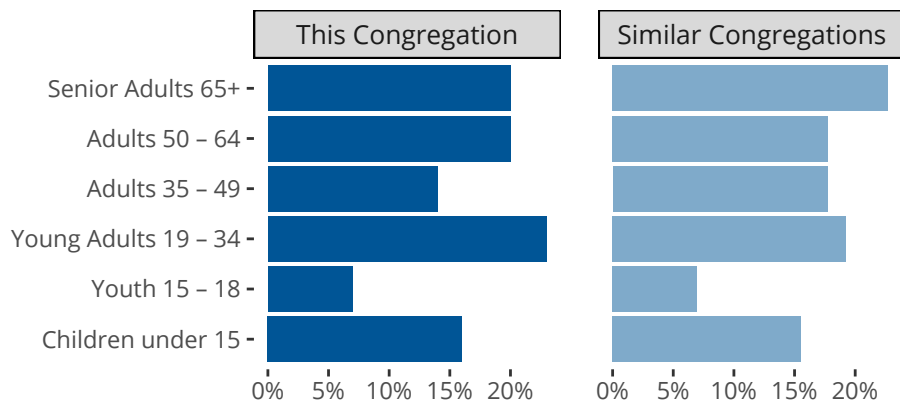

**Statistical Profile for: Saint Matthew Lutheran Church**

*\*Based on annual statistics reported by the congregation.*

Walled Lake, MI | Michigan District | Last Reporting Year: 2024

Ten Year Trends for the Congregation in Membership and Attendance

The dotted lines represent the average statistics of congregations with similar Confirmed Membership today.

Comparing Age Demographics of Members

Attendance and Annual Gains

	Congregation	Similar
<b>Attendance</b>		
Weekly Average -	423	431
Weekly Visitors -	10	38
Percent Visitors -	2.4%	7.9%
<b>Gains</b>		
Child Baptisms -	27	18
Junior Confirmations -	3	12
Adult Confirmations -	11	10