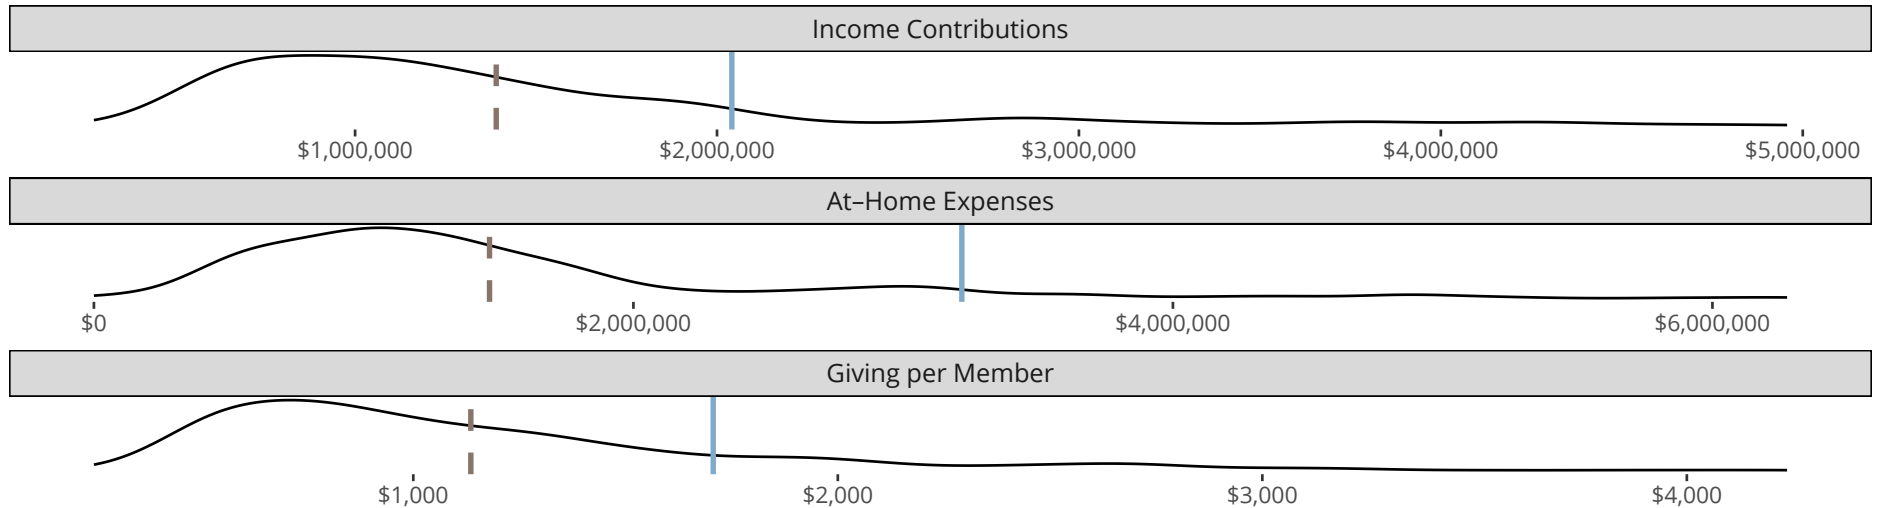

Statistical Profile for: Saint Matthew Lutheran Church

*Based on annual statistics reported by the congregation.

Walled Lake, MI | Michigan District | Last Reporting Year: 2024

Financial Comparison with Similar Size Congregations

*The curve represents the distribution of congregations with similar Confirmed Membership.
The solid blue line represents the value of this congregation's current statistic.
The dashed gray line represents the average value among similar congregations.*

Statistical Comparison With District and Synod

	Value	Percentile District	Percentile Synod		Value	Percentile District	Percentile Synod
People				Financials			
Baptized Membership -	1,634	96%	98%	Contributions -	$2,040,963	97%	98%
Confirmed Membership -	1,196	96%	98%	Contribs per Cnf. Member -	$1,706	75%	68%
Worship Attendance -	423	95%	97%	At-Home Expenses -	$3,217,508	96%	98%
Attendance : Baptized Ratio -	26%	23%	20%	Expenses per Bpt. Member -	$1,969	80%	77%

Percentile is the congregation's rank as a percentage of the whole (e.g. 50% would be the middle ranking and 99% would be the highest).

If any data on this report is missing, it most likely means the data was not reported for the given year.