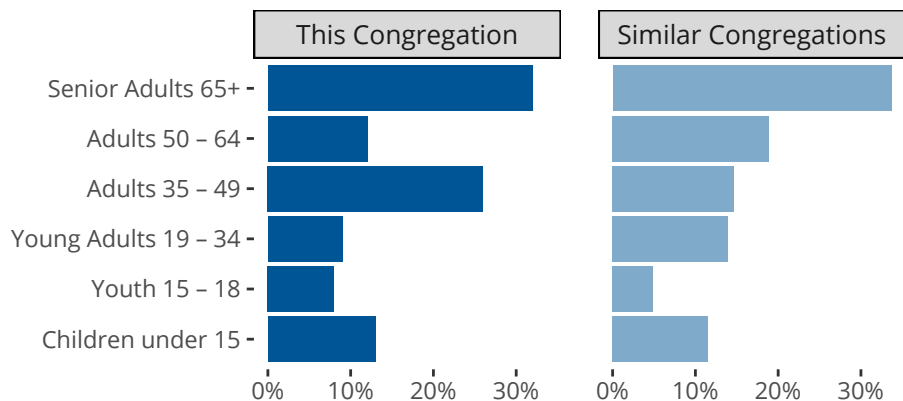

**Statistical Profile for: Trinity Lutheran Church**

*\*Based on annual statistics reported by the congregation.*

Paso Robles, CA | California/Nevada/Hawaii District | Last Reporting Year: 2023

Ten Year Trends for the Congregation in Membership and Attendance

The dotted lines represent the average statistics of congregations with similar Confirmed Membership today.

Comparing Age Demographics of Members

Attendance and Annual Gains

	Congregation	Similar
<b>Attendance</b>		
Weekly Average	120	92
Weekly Visitors	0	8
Percent Visitors	0.0%	9.3%
<b>Gains</b>		
Child Baptisms	6	3
Junior Confirmations	0	2
Adult Confirmations	0	2