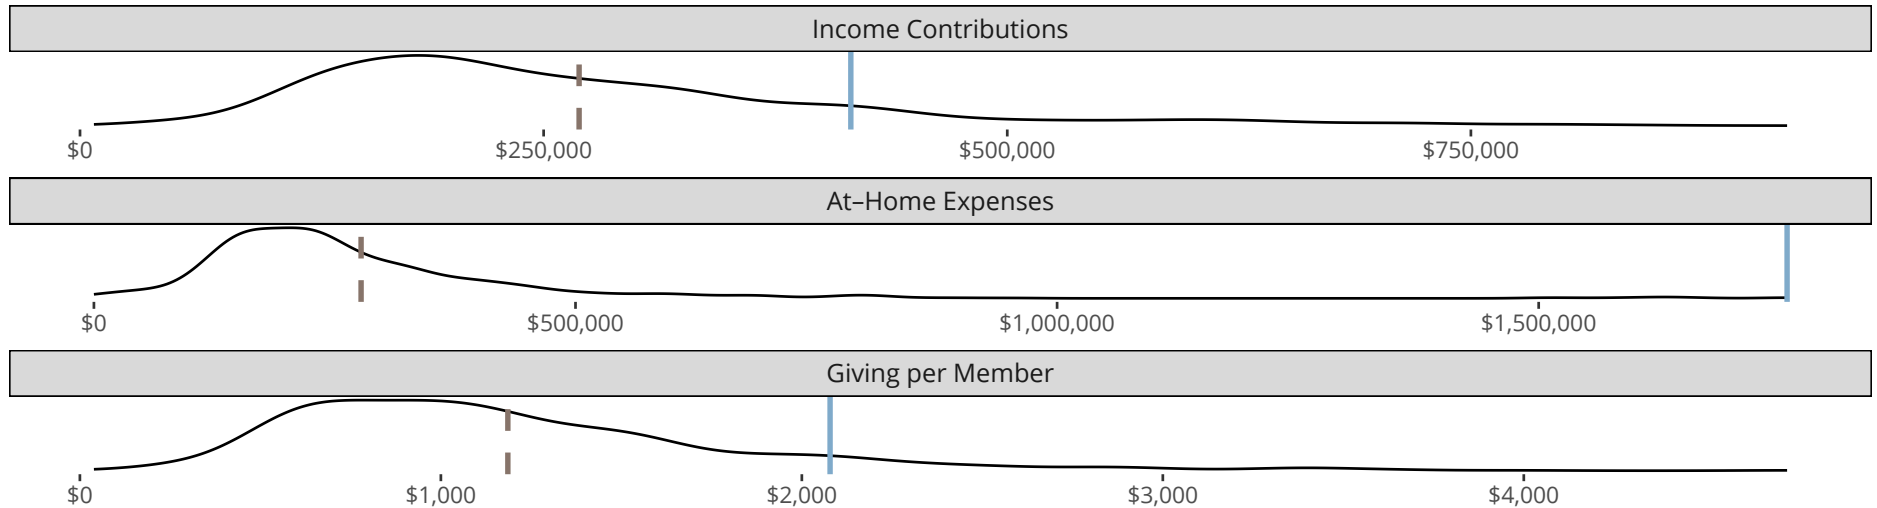

Statistical Profile for: Trinity Lutheran Church

*Based on annual statistics reported by the congregation.

Paso Robles, CA | California/Nevada/Hawaii District | Last Reporting Year: 2023

Financial Comparison with Similar Size Congregations

*The curve represents the distribution of congregations with similar Confirmed Membership.
The solid blue line represents the value of this congregation's current statistic.
The dashed gray line represents the average value among similar congregations.*

Statistical Comparison With District and Synod

	Value	Percentile District	Percentile Synod		Value	Percentile District	Percentile Synod
People				Financials			
Baptized Membership -	349	92%	77%	Contributions -	$415,640	86%	78%
Confirmed Membership -	200	83%	67%	Contribs per Cnf. Member -	$2,078	58%	79%
Worship Attendance -	120	87%	78%	At-Home Expenses -	$1,757,904	96%	94%
Attendance : Baptized Ratio -	34%	21%	39%	Expenses per Bpt. Member -	$5,037	89%	96%

Percentile is the congregation's rank as a percentage of the whole (e.g. 50% would be the middle ranking and 99% would be the highest).

If any data on this report is missing, it most likely means the data was not reported for the given year.