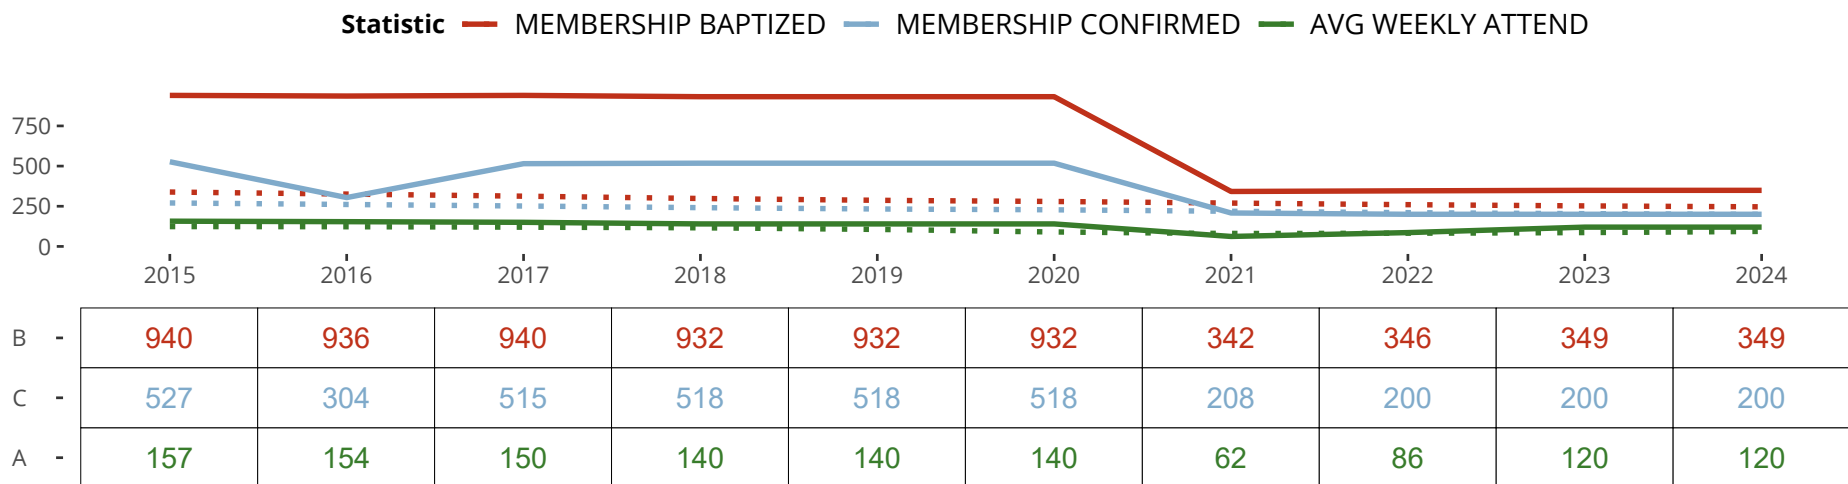

**Statistical Profile for: Trinity Lutheran Church**

*\*Based on annual statistics reported by the congregation.*

Paso Robles, CA | California/Nevada/Hawaii District | Last Reporting Year: 2023

Ten Year Trends for the Congregation in Membership and Attendance

The dotted lines represent the average statistics of congregations with similar Confirmed Membership today.

Comparing Age Demographics of Members

Attendance and Annual Gains

	Congregation	Similar
<b>Attendance</b>		
Weekly Average	120	92
Weekly Visitors	0	8
Percent Visitors	0.0%	9.3%
<b>Gains</b>		
Child Baptisms	6	3
Junior Confirmations	0	2
Adult Confirmations	0	2