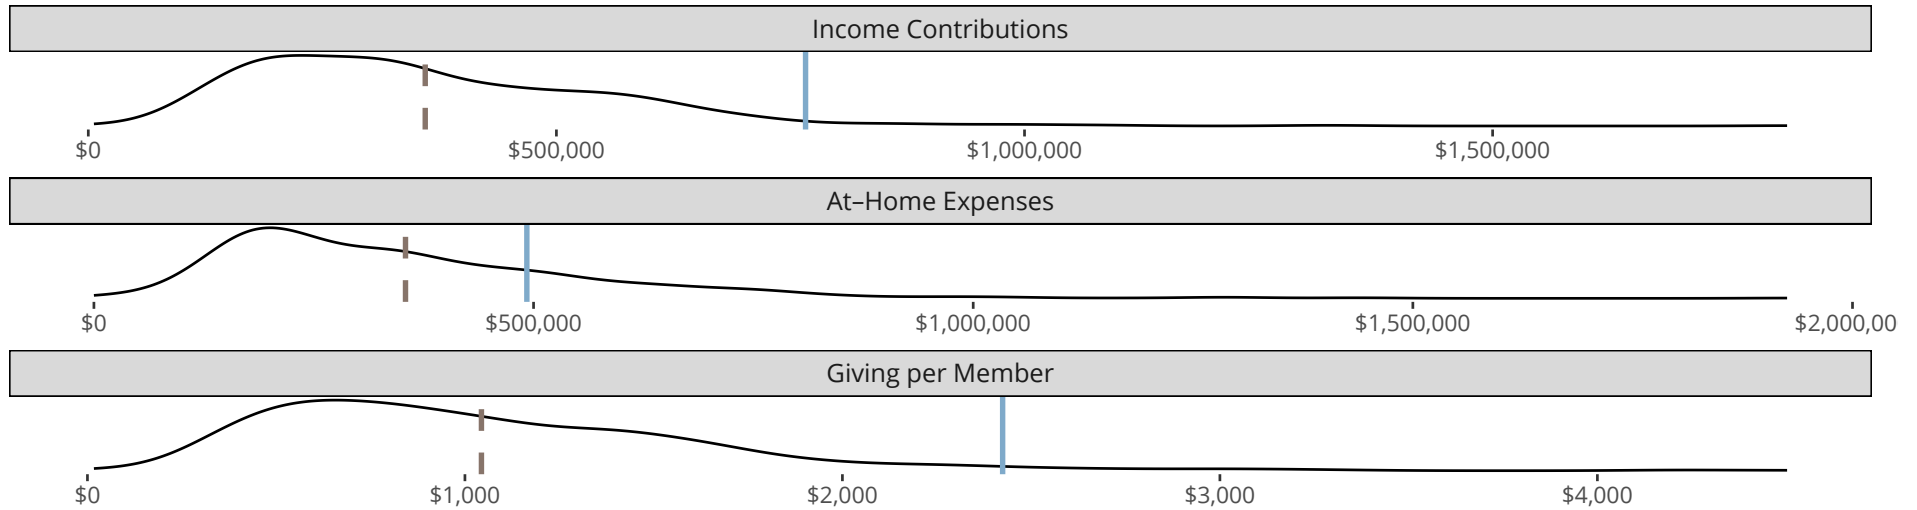

Statistical Profile for: Redeemer Lutheran Church

*Based on annual statistics reported by the congregation.

Fredericksburg, VA | Southeastern District | Last Reporting Year: 2024

Financial Comparison with Similar Size Congregations

*The curve represents the distribution of congregations with similar Confirmed Membership.
The solid blue line represents the value of this congregation's current statistic.
The dashed gray line represents the average value among similar congregations.*

Statistical Comparison With District and Synod

	Value	Percentile District	Percentile Synod		Value	Percentile District	Percentile Synod
People				Financials			
Baptized Membership -	435	87%	83%	Contributions -	$766,133	90%	91%
Confirmed Membership -	316	85%	81%	Contribs per Cnf. Member -	$2,424	74%	86%
Worship Attendance -	248	94%	92%	At-Home Expenses -	$492,357	78%	79%
Attendance : Baptized Ratio -	57%	66%	78%	Expenses per Bpt. Member -	$1,132	30%	49%

Percentile is the congregation's rank as a percentage of the whole (e.g. 50% would be the middle ranking and 99% would be the highest).

If any data on this report is missing, it most likely means the data was not reported for the given year.