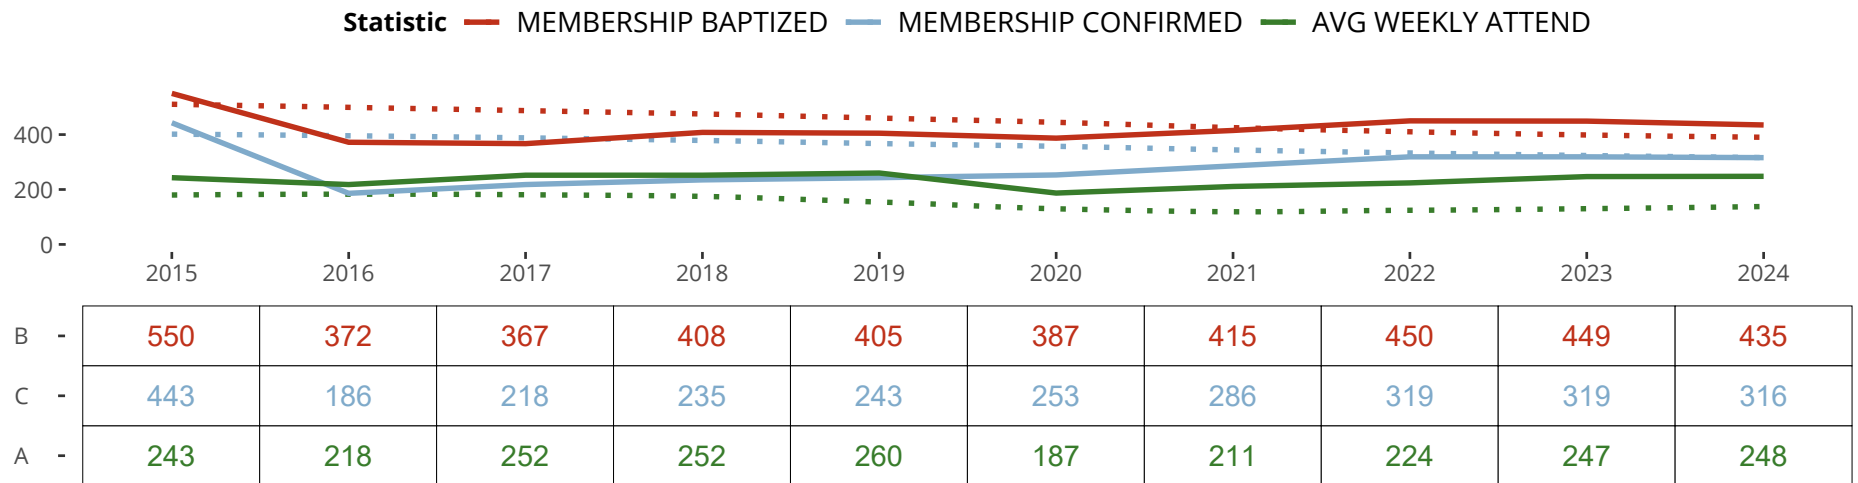

**Statistical Profile for: Redeemer Lutheran Church**

*\*Based on annual statistics reported by the congregation.*

Fredericksburg, VA | Southeastern District | Last Reporting Year: 2024

Ten Year Trends for the Congregation in Membership and Attendance

The dotted lines represent the average statistics of congregations with similar Confirmed Membership today.

Comparing Age Demographics of Members

Attendance and Annual Gains

	Congregation	Similar
<b>Attendance</b>		
Weekly Average -	248	135
Weekly Visitors -	37	10
Percent Visitors -	14.9%	7.2%
<b>Gains</b>		
Child Baptisms -	8	4
Junior Confirmations -	3	3
Adult Confirmations -	8	3