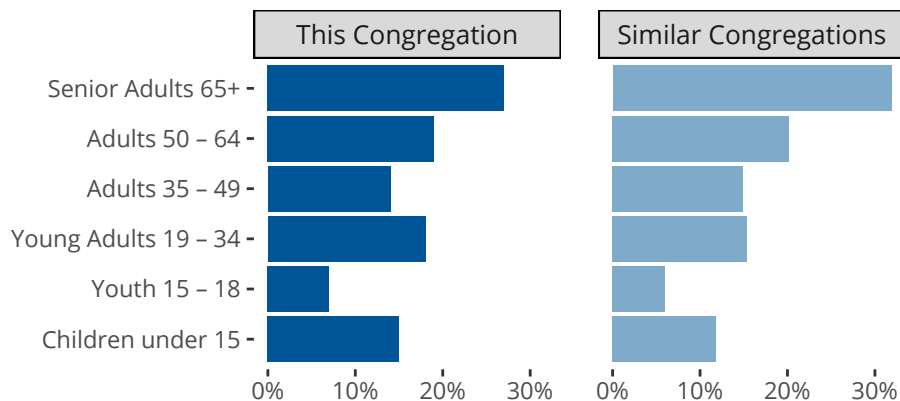

**Statistical Profile for: Redeemer Lutheran Church**

*\*Based on annual statistics reported by the congregation.*

Fredericksburg, VA | Southeastern District | Last Reporting Year: 2024

Ten Year Trends for the Congregation in Membership and Attendance

The dotted lines represent the average statistics of congregations with similar Confirmed Membership today.

Comparing Age Demographics of Members

Attendance and Annual Gains

	Congregation	Similar
<b>Attendance</b>		
Weekly Average -	248	135
Weekly Visitors -	37	10
Percent Visitors -	14.9%	7.2%
<b>Gains</b>		
Child Baptisms -	8	4
Junior Confirmations -	3	3
Adult Confirmations -	8	3