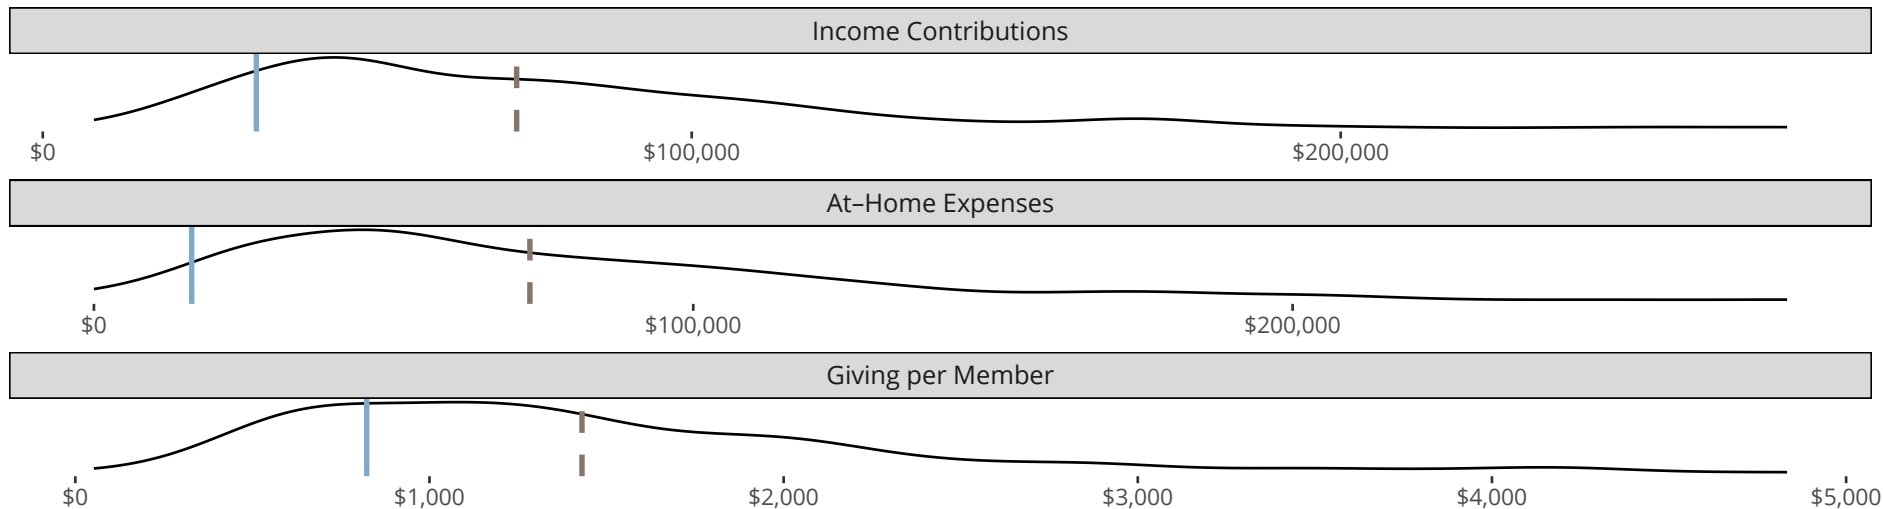

Statistical Profile for: Trinity Lutheran Church

*Based on annual statistics reported by the congregation.

Eden, TX | Texas District | Last Reporting Year: 2024

Financial Comparison with Similar Size Congregations

*The curve represents the distribution of congregations with similar Confirmed Membership.
The solid blue line represents the value of this congregation's current statistic.
The dashed gray line represents the average value among similar congregations.*

Statistical Comparison With District and Synod

	Value	Percentile District	Percentile Synod		Value	Percentile District	Percentile Synod
People				Financials			
Baptized Membership -	50	20%	16%	Contributions -	$32,910	8%	10%
Confirmed Membership -	40	19%	15%	Contribs per Cnf. Member -	$823	10%	25%
Worship Attendance -	12	5%	4%	At-Home Expenses -	$16,316	5%	6%
Attendance : Baptized Ratio -	24%	6%	16%	Expenses per Bpt. Member -	$326	4%	7%

Percentile is the congregation's rank as a percentage of the whole (e.g. 50% would be the middle ranking and 99% would be the highest).

If any data on this report is missing, it most likely means the data was not reported for the given year.