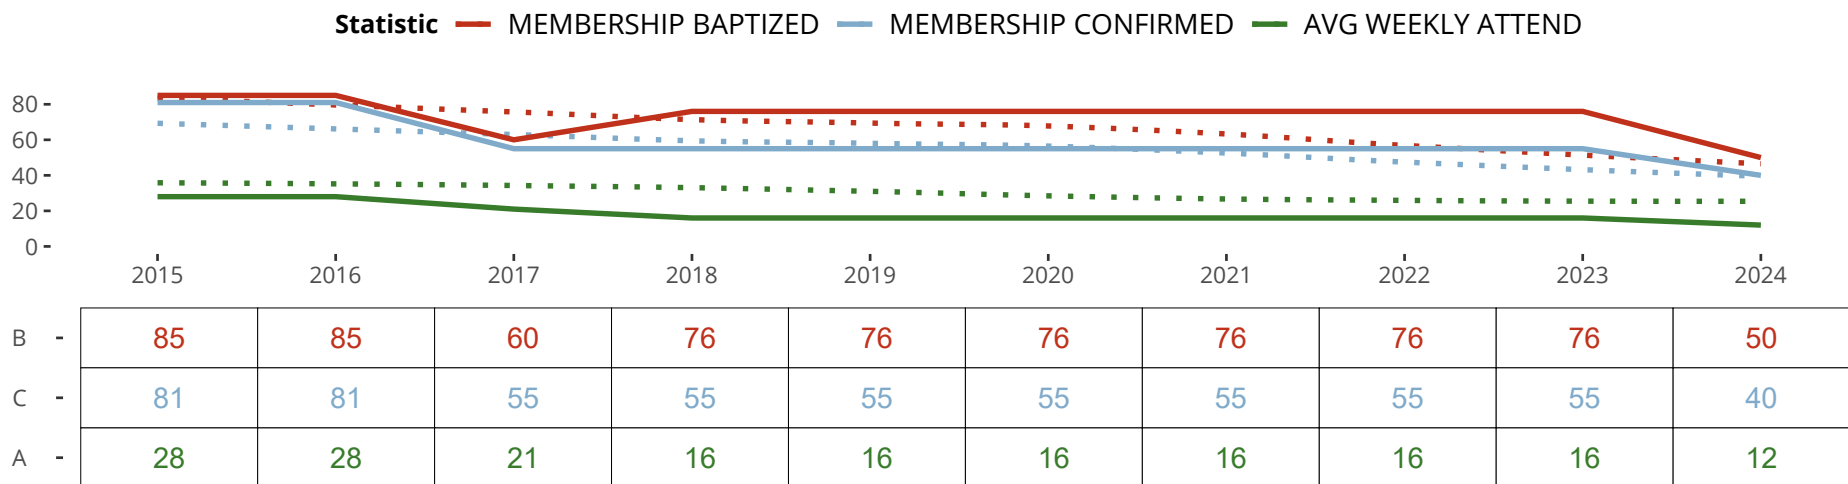

Statistical Profile for: Trinity Lutheran Church

Eden, TX | Texas District | Last Reporting Year: 2024

**Based on annual statistics reported by the congregation.*

Ten Year Trends for the Congregation in Membership and Attendance

The dotted lines represent the average statistics of congregations with similar Confirmed Membership today.

Comparing Age Demographics of Members

Attendance and Annual Gains

| | Congregation | Similar |
|------------------------|--------------|---------|
| Attendance | | |
| Weekly Average - | 12 | 25 |
| Weekly Visitors - | 1 | 3 |
| Percent Visitors - | 8.3% | 11.0% |
| Gains | | |
| Child Baptisms - | 1 | 1 |
| Junior Confirmations - | 0 | 0 |
| Adult Confirmations - | 0 | 2 |