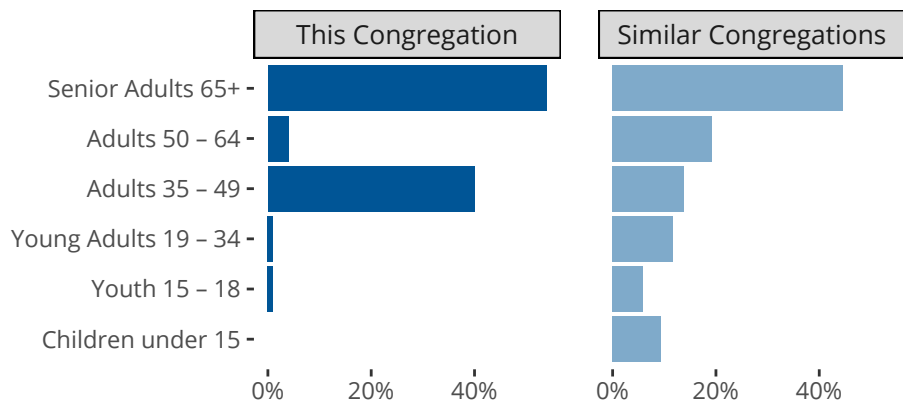

Statistical Profile for: Trinity Lutheran Church

Eden, TX | Texas District | Last Reporting Year: 2024

**Based on annual statistics reported by the congregation.*

Ten Year Trends for the Congregation in Membership and Attendance

The dotted lines represent the average statistics of congregations with similar Confirmed Membership today.

Comparing Age Demographics of Members

Attendance and Annual Gains

| | Congregation | Similar |
|------------------------|--------------|---------|
| Attendance | | |
| Weekly Average - | 12 | 25 |
| Weekly Visitors - | 1 | 3 |
| Percent Visitors - | 8.3% | 11.0% |
| Gains | | |
| Child Baptisms - | 1 | 1 |
| Junior Confirmations - | 0 | 0 |
| Adult Confirmations - | 0 | 2 |