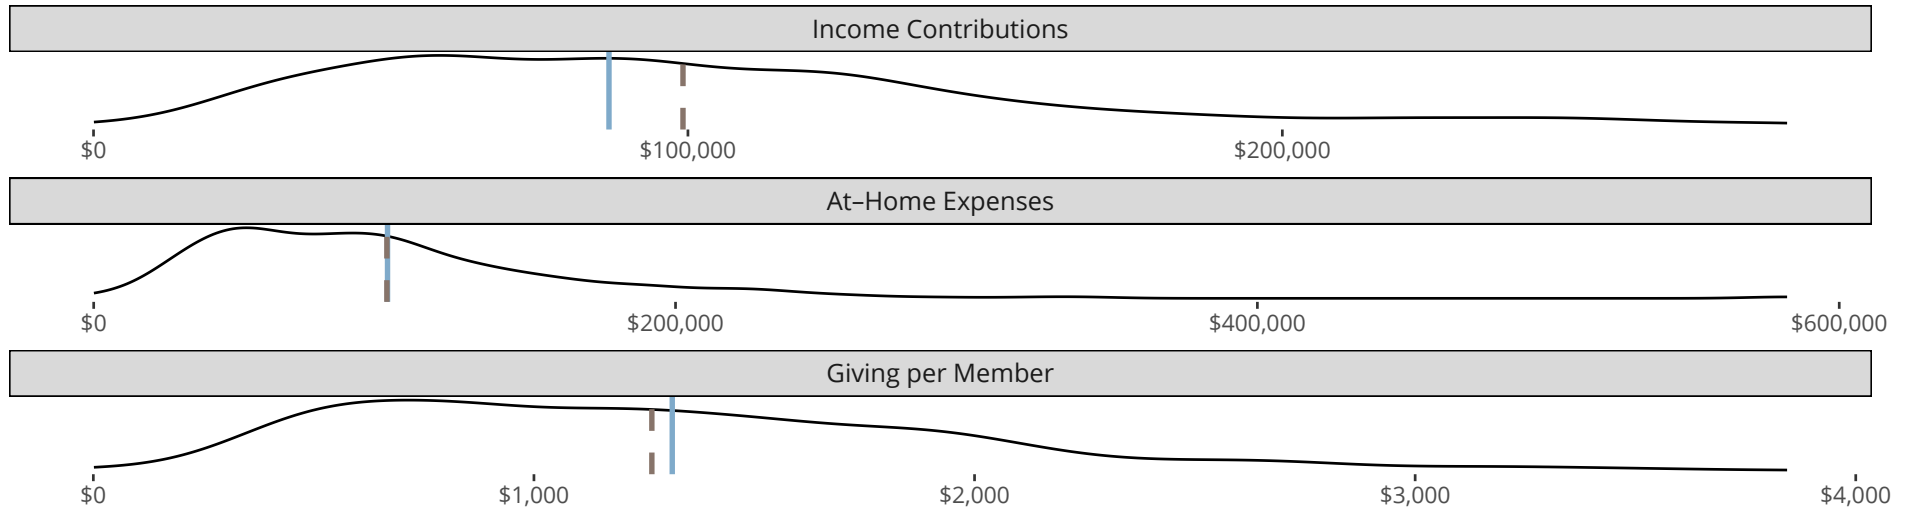

Statistical Profile for: Christ The Redeemer Lutheran Church

*Based on annual statistics reported by the congregation.

Phoenix, AZ | Pacific Southwest District | Last Reporting Year: 2021

Financial Comparison with Similar Size Congregations

*The curve represents the distribution of congregations with similar Confirmed Membership.
The solid blue line represents the value of this congregation's current statistic.
The dashed gray line represents the average value among similar congregations.*

Statistical Comparison With District and Synod

	Value	Percentile District	Percentile Synod		Value	Percentile District	Percentile Synod
People				Financials			
Baptized Membership -	70	35%	24%	Contributions -	$86,717	31%	28%
Confirmed Membership -	66	39%	28%	Contribs per Cnf. Member -	$1,314	31%	51%
Worship Attendance -	38	33%	34%	At-Home Expenses -	$101,000	26%	30%
Attendance : Baptized Ratio -	54%	42%	74%	Expenses per Bpt. Member -	$1,443	32%	62%

Percentile is the congregation's rank as a percentage of the whole (e.g. 50% would be the middle ranking and 99% would be the highest).

If any data on this report is missing, it most likely means the data was not reported for the given year.