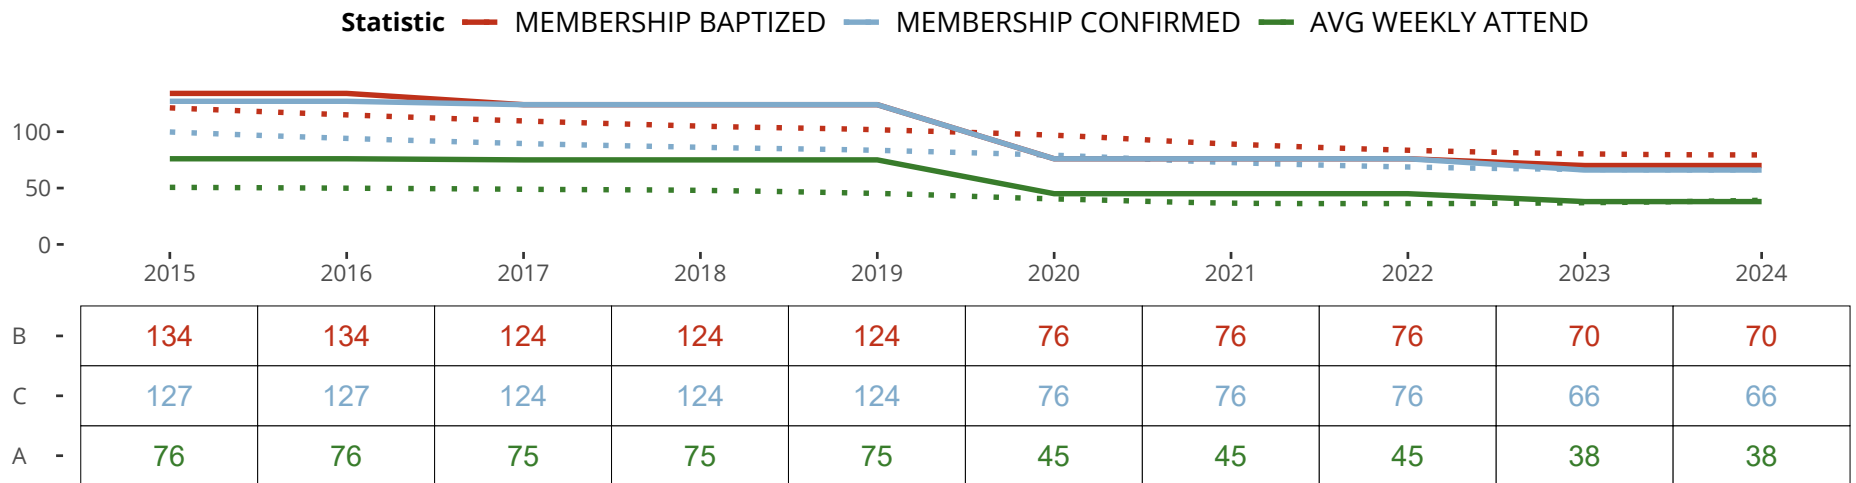

**Statistical Profile for: Christ The Redeemer Lutheran Church**

*\*Based on annual statistics reported by the congregation.*

Phoenix, AZ | Pacific Southwest District | Last Reporting Year: 2021

Ten Year Trends for the Congregation in Membership and Attendance

The dotted lines represent the average statistics of congregations with similar Confirmed Membership today.

Comparing Age Demographics of Members

Attendance and Annual Gains

	Congregation	Similar
<b>Attendance</b>		
Weekly Average	38	39
Weekly Visitors	5	5
Percent Visitors	13.2%	11.6%
<b>Gains</b>		
Child Baptisms	0	1
Junior Confirmations	0	0
Adult Confirmations	0	3