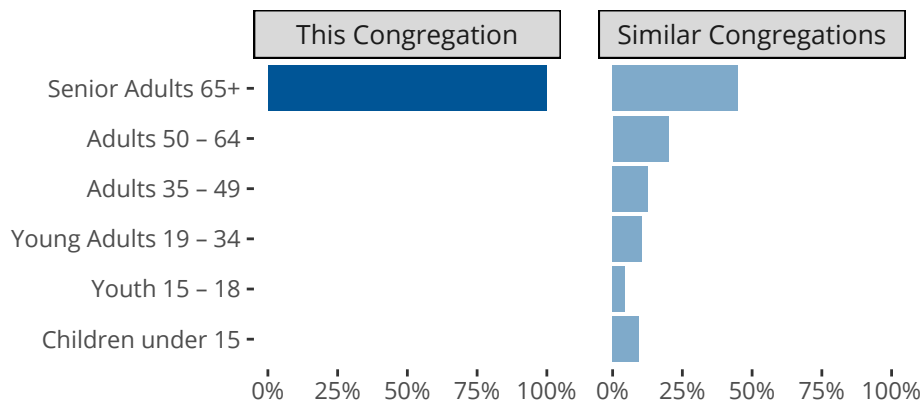

**Statistical Profile for: Christ The Redeemer Lutheran Church**

*\*Based on annual statistics reported by the congregation.*

Phoenix, AZ | Pacific Southwest District | Last Reporting Year: 2021

Ten Year Trends for the Congregation in Membership and Attendance

The dotted lines represent the average statistics of congregations with similar Confirmed Membership today.

Comparing Age Demographics of Members

Attendance and Annual Gains

	Congregation	Similar
<b>Attendance</b>		
Weekly Average	38	39
Weekly Visitors	5	5
Percent Visitors	13.2%	11.6%
<b>Gains</b>		
Child Baptisms	0	1
Junior Confirmations	0	0
Adult Confirmations	0	3