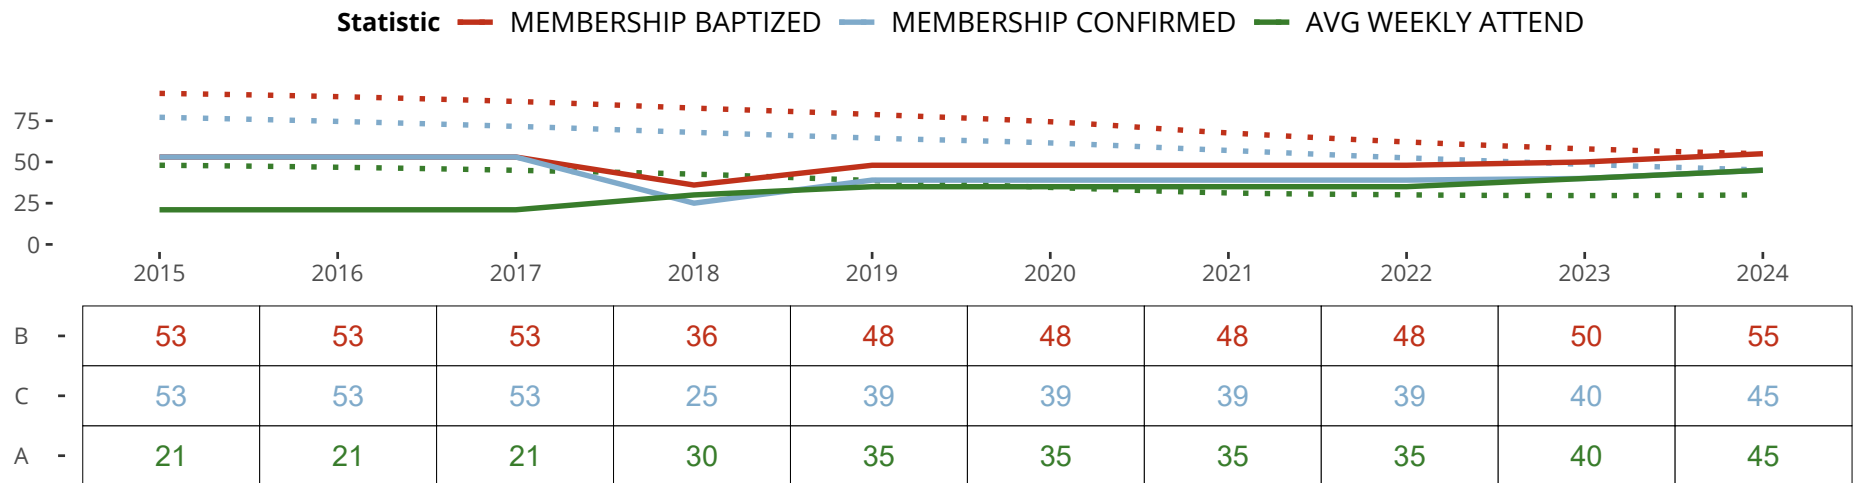

**Statistical Profile for: Centro Cristiano Redwood Lutheran Church**

Oxnard, CA | Pacific Southwest District | Last Reporting Year: 2024

*\*Based on annual statistics reported by the congregation.*

Ten Year Trends for the Congregation in Membership and Attendance

The dotted lines represent the average statistics of congregations with similar Confirmed Membership today.

Comparing Age Demographics of Members

Attendance and Annual Gains

	Congregation	Similar
<b>Attendance</b>		
Weekly Average -	45	30
Weekly Visitors -	2	4
Percent Visitors -	4.4%	11.7%
<b>Gains</b>		
Child Baptisms -	2	1
Junior Confirmations -	0	1
Adult Confirmations -	4	2