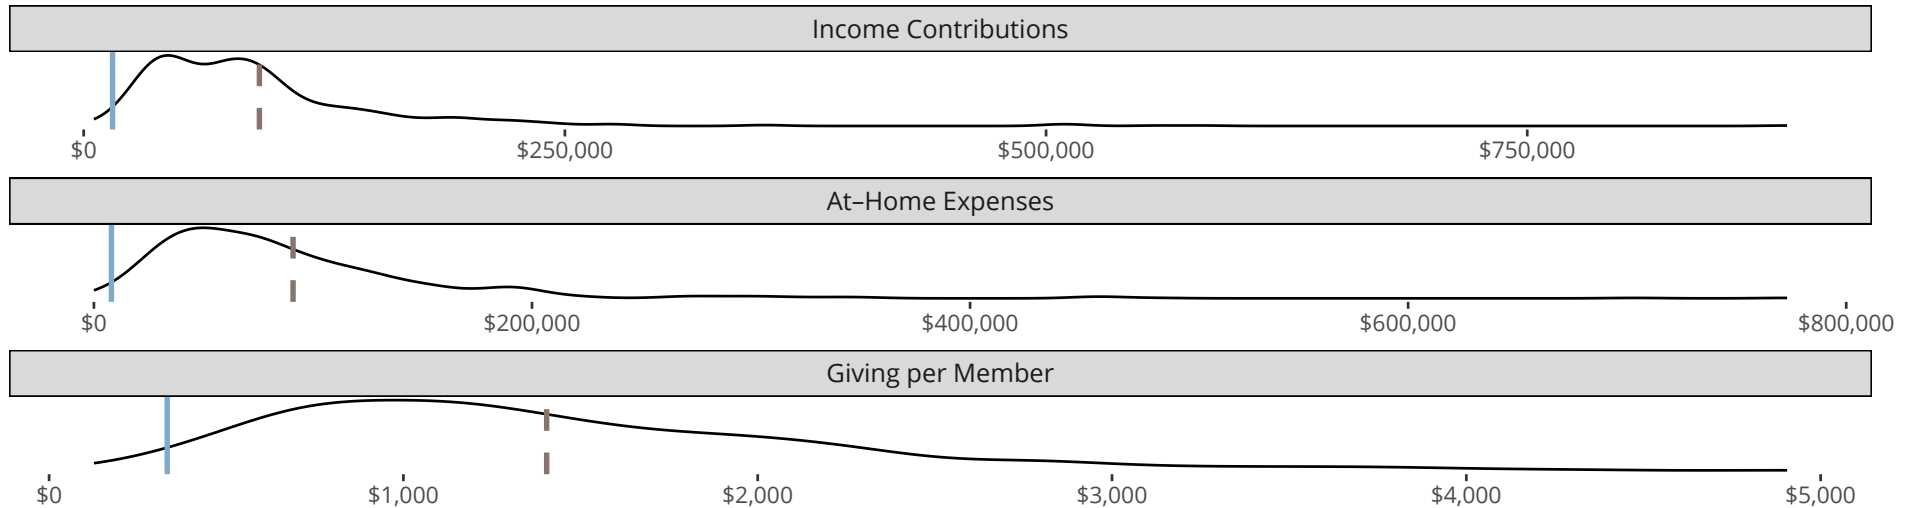

Statistical Profile for: Centro Cristiano Redwood Lutheran Church

*Based on annual statistics reported by the congregation.

Oxnard, CA | Pacific Southwest District | Last Reporting Year: 2024

Financial Comparison with Similar Size Congregations

*The curve represents the distribution of congregations with similar Confirmed Membership.
The solid blue line represents the value of this congregation's current statistic.
The dashed gray line represents the average value among similar congregations.*

Statistical Comparison With District and Synod

	Value	Percentile District	Percentile Synod		Value	Percentile District	Percentile Synod
People				Financials			
Baptized Membership -	55	30%	19%	Contributions -	$15,000	9%	5%
Confirmed Membership -	45	26%	17%	Contribs per Cnf. Member -	$333	8%	5%
Worship Attendance -	45	39%	39%	At-Home Expenses -	$8,000	8%	4%
Attendance : Baptized Ratio -	82%	86%	95%	Expenses per Bpt. Member -	$145	8%	4%

Percentile is the congregation's rank as a percentage of the whole (e.g. 50% would be the middle ranking and 99% would be the highest).

If any data on this report is missing, it most likely means the data was not reported for the given year.