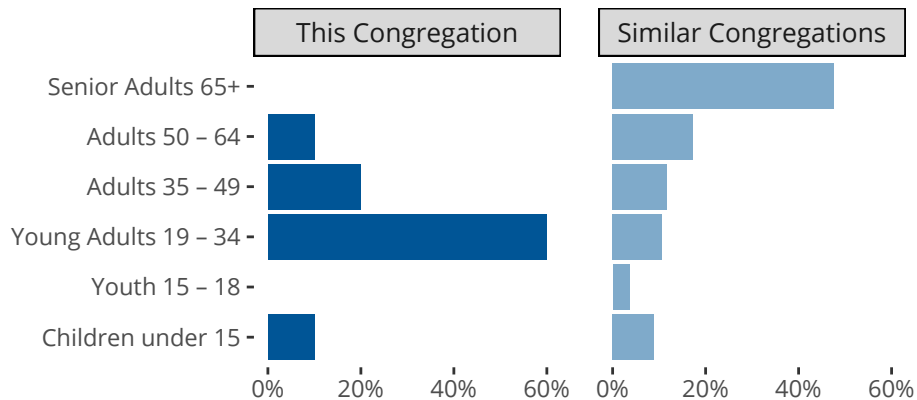

**Statistical Profile for: Centro Cristiano Redwood Lutheran Church**

Oxnard, CA | Pacific Southwest District | Last Reporting Year: 2024

*\*Based on annual statistics reported by the congregation.*

Ten Year Trends for the Congregation in Membership and Attendance

The dotted lines represent the average statistics of congregations with similar Confirmed Membership today.

Comparing Age Demographics of Members

Attendance and Annual Gains

	Congregation	Similar
<b>Attendance</b>		
Weekly Average -	45	30
Weekly Visitors -	2	4
Percent Visitors -	4.4%	11.7%
<b>Gains</b>		
Child Baptisms -	2	1
Junior Confirmations -	0	1
Adult Confirmations -	4	2