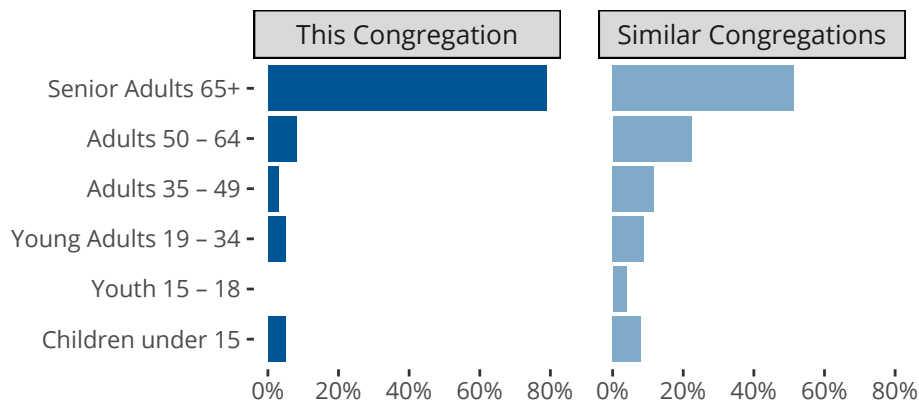

# Statistical Profile for: The Gathering Lutheran Church

Long Beach, CA | Pacific Southwest District | Last Reporting Year: 2021

\*Based on annual statistics reported by the congregation.

## Ten Year Trends for the Congregation in Membership and Attendance

The dotted lines represent the average statistics of congregations with similar Confirmed Membership today.

## Comparing Age Demographics of Members