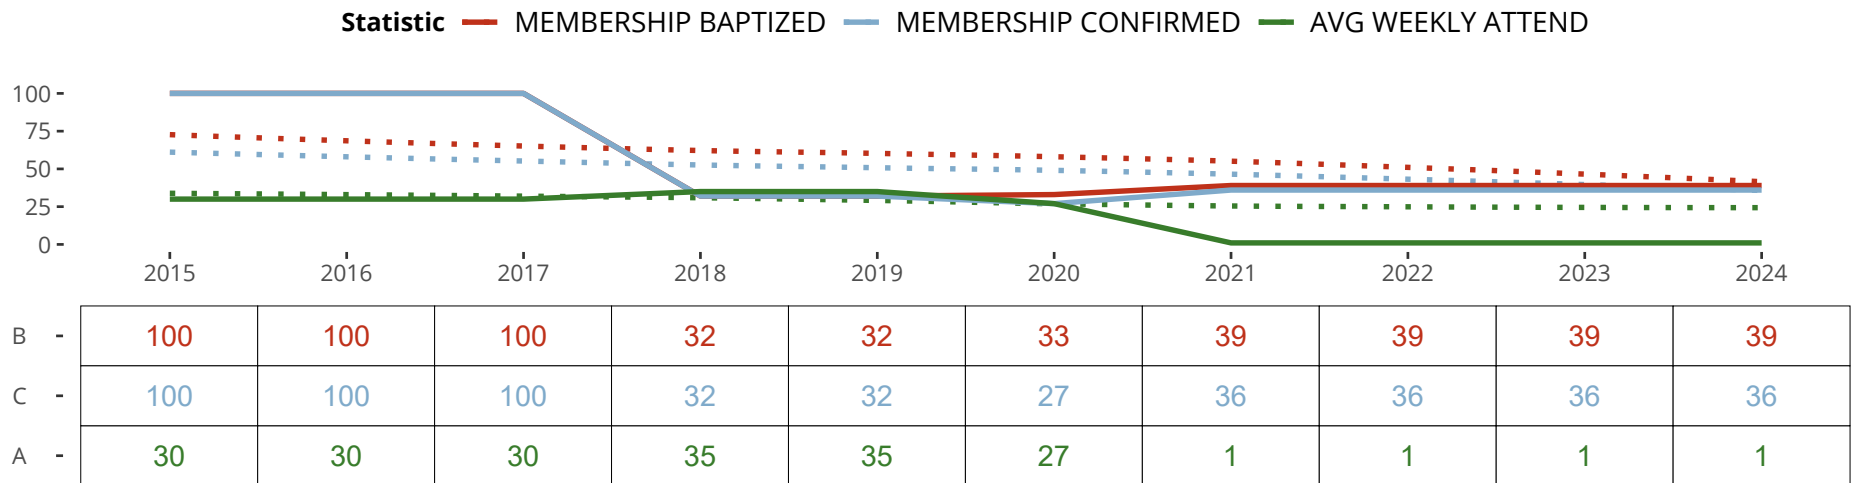

# Statistical Profile for: The Gathering Lutheran Church

Long Beach, CA | Pacific Southwest District | Last Reporting Year: 2021

\*Based on annual statistics reported by the congregation.

## Ten Year Trends for the Congregation in Membership and Attendance

The dotted lines represent the average statistics of congregations with similar Confirmed Membership today.

## Comparing Age Demographics of Members