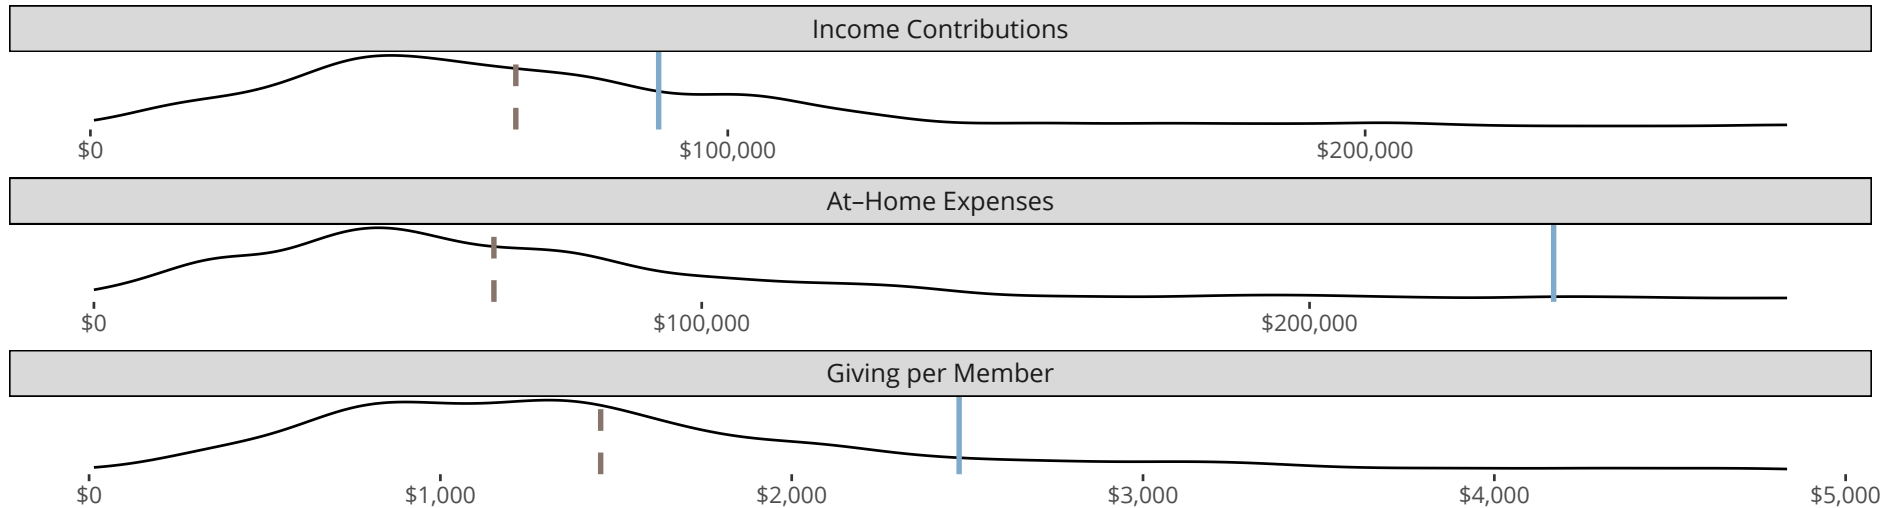

Statistical Profile for: The Gathering Lutheran Church

*Based on annual statistics reported by the congregation.

Long Beach, CA | Pacific Southwest District | Last Reporting Year: 2021

Financial Comparison with Similar Size Congregations

*The curve represents the distribution of congregations with similar Confirmed Membership.
The solid blue line represents the value of this congregation's current statistic.
The dashed gray line represents the average value among similar congregations.*

Statistical Comparison With District and Synod

	Value	Percentile District	Percentile Synod		Value	Percentile District	Percentile Synod
People				Financials			
Baptized Membership -	39	19%	12%	Contributions -	$89,156	33%	29%
Confirmed Membership -	36	21%	14%	Contribs per Cnf. Member -	$2,477	72%	87%
Worship Attendance -	1	1%	1%	At-Home Expenses -	$240,162	53%	60%
Attendance : Baptized Ratio -	3%	1%	1%	Expenses per Bpt. Member -	$6,158	90%	98%

Percentile is the congregation's rank as a percentage of the whole (e.g. 50% would be the middle ranking and 99% would be the highest).

If any data on this report is missing, it most likely means the data was not reported for the given year.