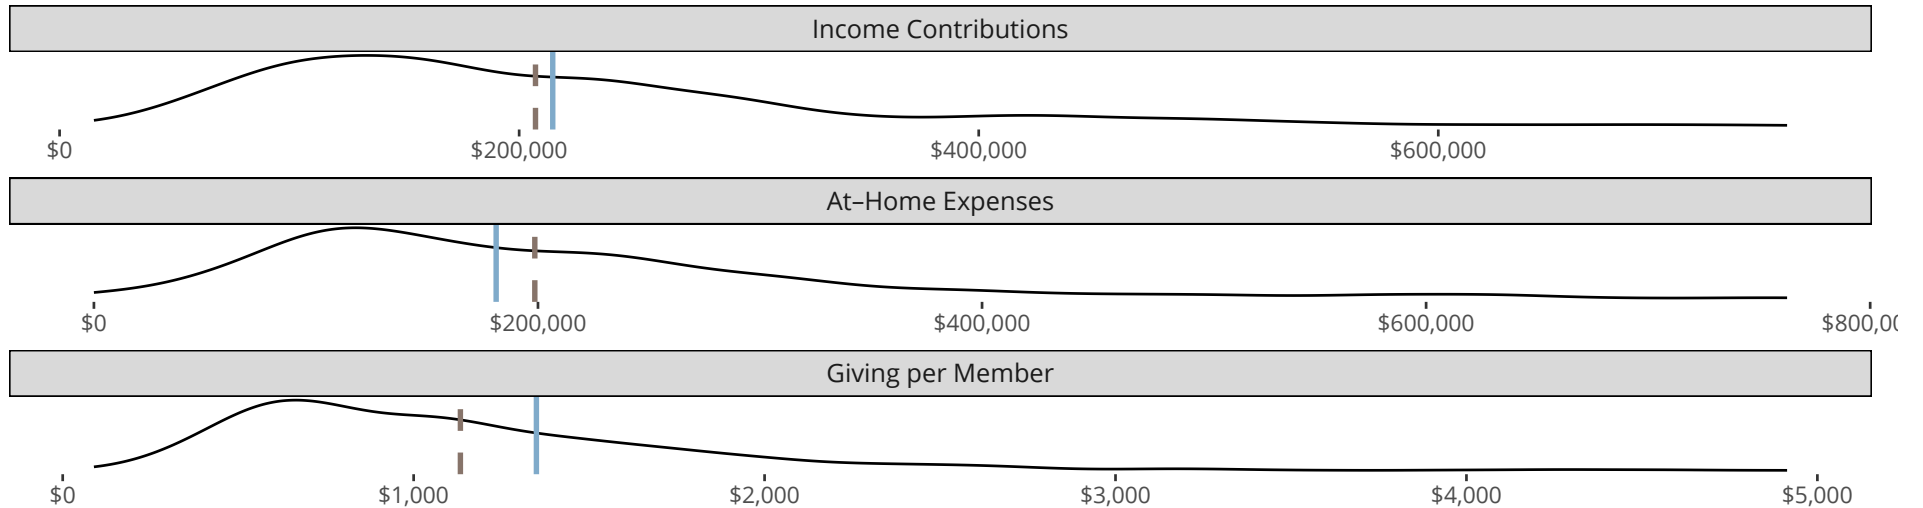

Statistical Profile for: Beautiful Savior Lutheran Church

*Based on annual statistics reported by the congregation.

Plover, WI | North Wisconsin District | Last Reporting Year: 2024

Financial Comparison with Similar Size Congregations

*The curve represents the distribution of congregations with similar Confirmed Membership.
The solid blue line represents the value of this congregation's current statistic.
The dashed gray line represents the average value among similar congregations.*

Statistical Comparison With District and Synod

	Value	Percentile District	Percentile Synod		Value	Percentile District	Percentile Synod
People				Financials			
Baptized Membership -	187	47%	58%	Contributions -	$214,618	68%	57%
Confirmed Membership -	159	48%	59%	Contribs per Cnf. Member -	$1,350	86%	53%
Worship Attendance -	67	56%	57%	At-Home Expenses -	$181,160	59%	49%
Attendance : Baptized Ratio -	36%	64%	42%	Expenses per Bpt. Member -	$969	70%	40%

Percentile is the congregation's rank as a percentage of the whole (e.g. 50% would be the middle ranking and 99% would be the highest).

If any data on this report is missing, it most likely means the data was not reported for the given year.