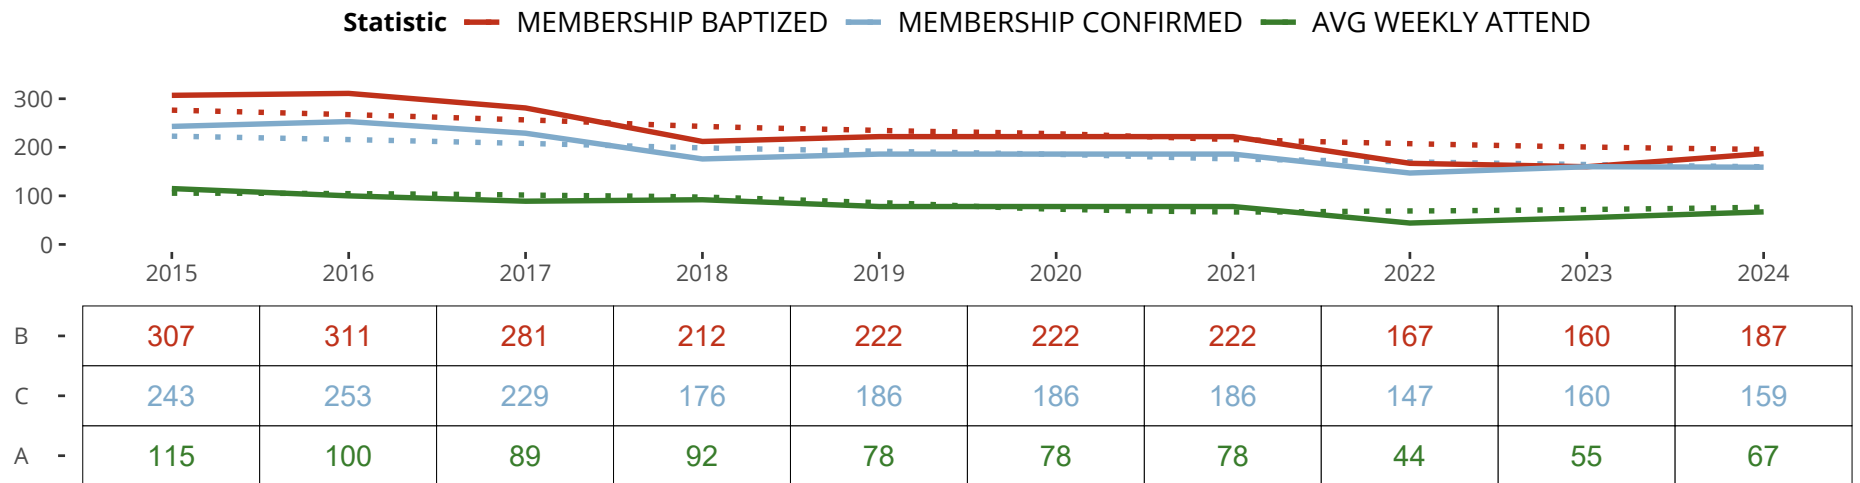

**Statistical Profile for: Beautiful Savior Lutheran Church**

*\*Based on annual statistics reported by the congregation.*

Plover, WI | North Wisconsin District | Last Reporting Year: 2024

Ten Year Trends for the Congregation in Membership and Attendance

The dotted lines represent the average statistics of congregations with similar Confirmed Membership today.

Comparing Age Demographics of Members

Attendance and Annual Gains

	Congregation	Similar
<b>Attendance</b>		
Weekly Average -	67	76
Weekly Visitors -	4	4
Percent Visitors -	6.0%	5.9%
<b>Gains</b>		
Child Baptisms -	10	2
Junior Confirmations -	6	1
Adult Confirmations -	0	6