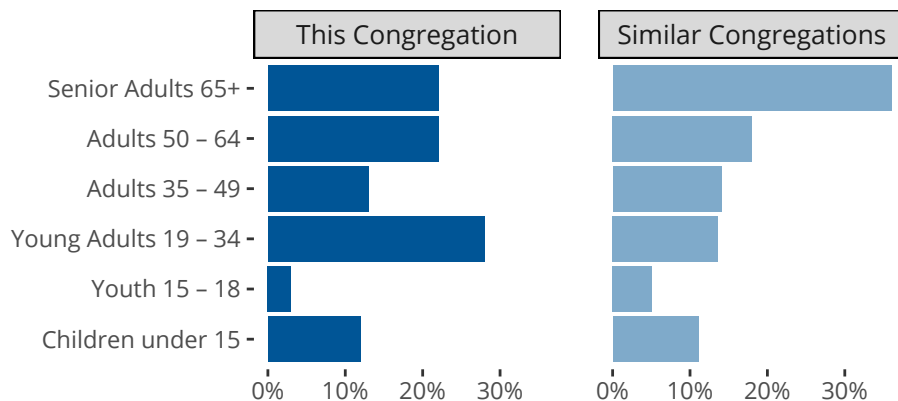

**Statistical Profile for: Beautiful Savior Lutheran Church**

*\*Based on annual statistics reported by the congregation.*

Plover, WI | North Wisconsin District | Last Reporting Year: 2024

Ten Year Trends for the Congregation in Membership and Attendance

The dotted lines represent the average statistics of congregations with similar Confirmed Membership today.

Comparing Age Demographics of Members

Attendance and Annual Gains

	Congregation	Similar
<b>Attendance</b>		
Weekly Average -	67	76
Weekly Visitors -	4	4
Percent Visitors -	6.0%	5.9%
<b>Gains</b>		
Child Baptisms -	10	2
Junior Confirmations -	6	1
Adult Confirmations -	0	6