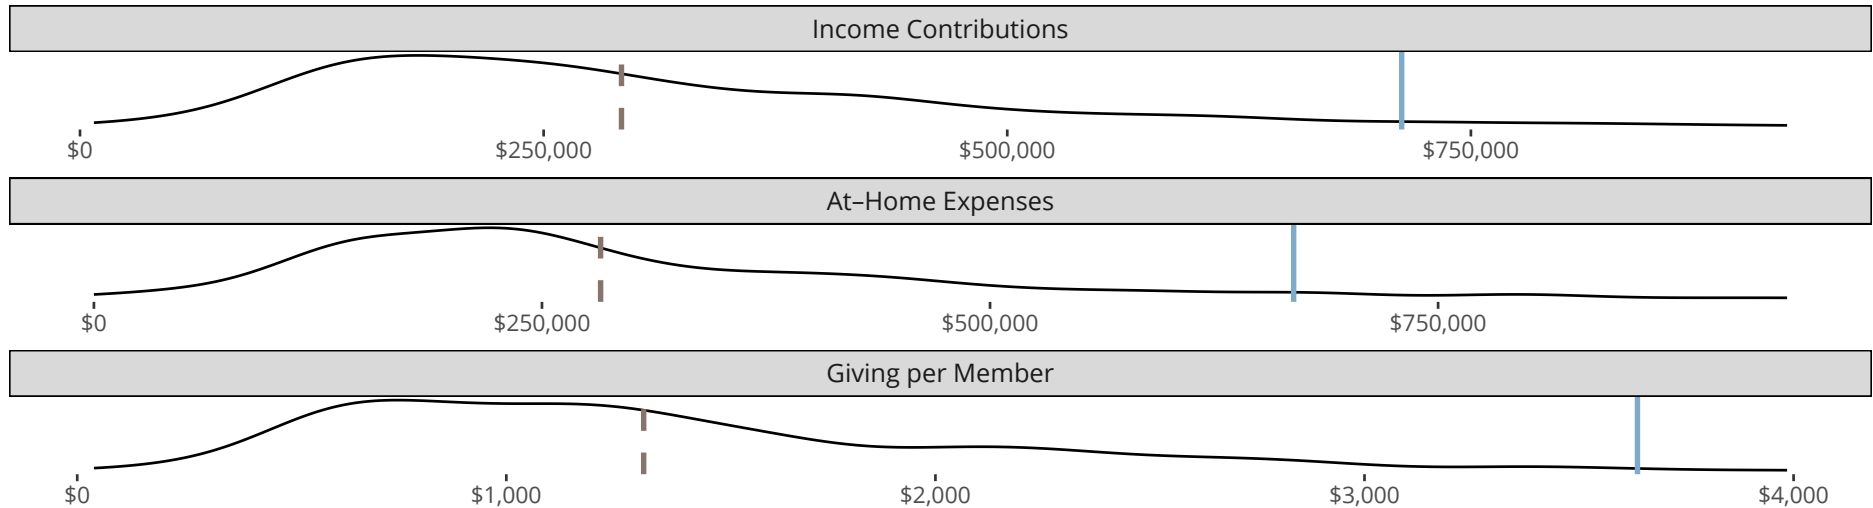

Statistical Profile for: Christ Memorial Lutheran Church

*Based on annual statistics reported by the congregation.

Madison, WI | South Wisconsin District | Last Reporting Year: 2024

Financial Comparison with Similar Size Congregations

*The curve represents the distribution of congregations with similar Confirmed Membership.
The solid blue line represents the value of this congregation's current statistic.
The dashed gray line represents the average value among similar congregations.*

Statistical Comparison With District and Synod

	Value	Percentile District	Percentile Synod		Value	Percentile District	Percentile Synod
People				Financials			
Baptized Membership -	244	53%	66%	Contributions -	$712,685	86%	89%
Confirmed Membership -	196	54%	66%	Contribs per Cnf. Member -	$3,636	98%	96%
Worship Attendance -	121	68%	78%	At-Home Expenses -	$669,410	78%	84%
Attendance : Baptized Ratio -	50%	78%	67%	Expenses per Bpt. Member -	$2,743	90%	88%

Percentile is the congregation's rank as a percentage of the whole (e.g. 50% would be the middle ranking and 99% would be the highest).

If any data on this report is missing, it most likely means the data was not reported for the given year.