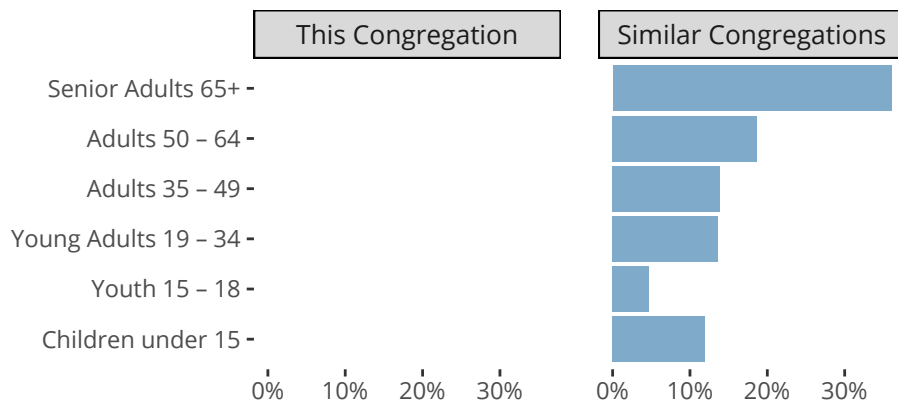

**Statistical Profile for: Christ Memorial Lutheran Church**

*\*Based on annual statistics reported by the congregation.*

Madison, WI | South Wisconsin District | Last Reporting Year: 2024

Ten Year Trends for the Congregation in Membership and Attendance

The dotted lines represent the average statistics of congregations with similar Confirmed Membership today.

Comparing Age Demographics of Members

Attendance and Annual Gains

	Congregation	Similar
<b>Attendance</b>		
Weekly Average -	121	98
Weekly Visitors -	10	9
Percent Visitors -	8.3%	9.1%
<b>Gains</b>		
Child Baptisms -	3	3
Junior Confirmations -	0	2
Adult Confirmations -	0	2