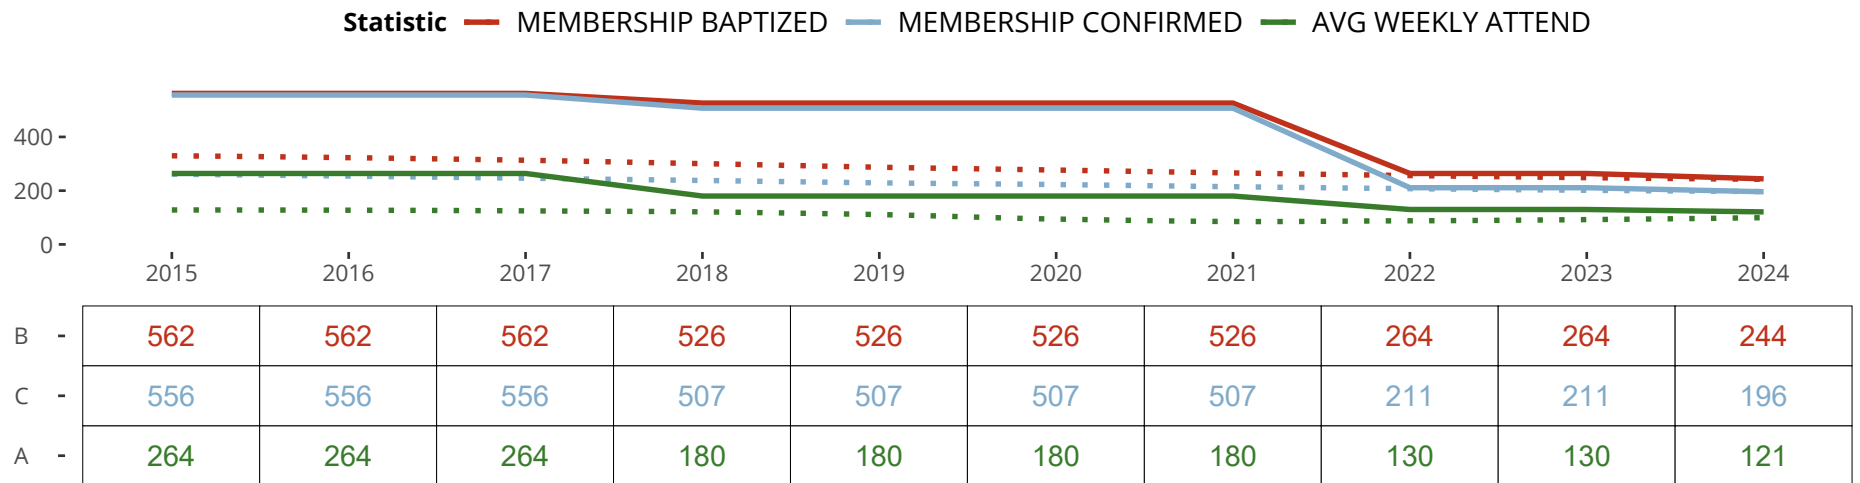

**Statistical Profile for: Christ Memorial Lutheran Church**

*\*Based on annual statistics reported by the congregation.*

Madison, WI | South Wisconsin District | Last Reporting Year: 2024

Ten Year Trends for the Congregation in Membership and Attendance

The dotted lines represent the average statistics of congregations with similar Confirmed Membership today.

Comparing Age Demographics of Members

Attendance and Annual Gains

	Congregation	Similar
<b>Attendance</b>		
Weekly Average -	121	98
Weekly Visitors -	10	9
Percent Visitors -	8.3%	9.1%
<b>Gains</b>		
Child Baptisms -	3	3
Junior Confirmations -	0	2
Adult Confirmations -	0	2